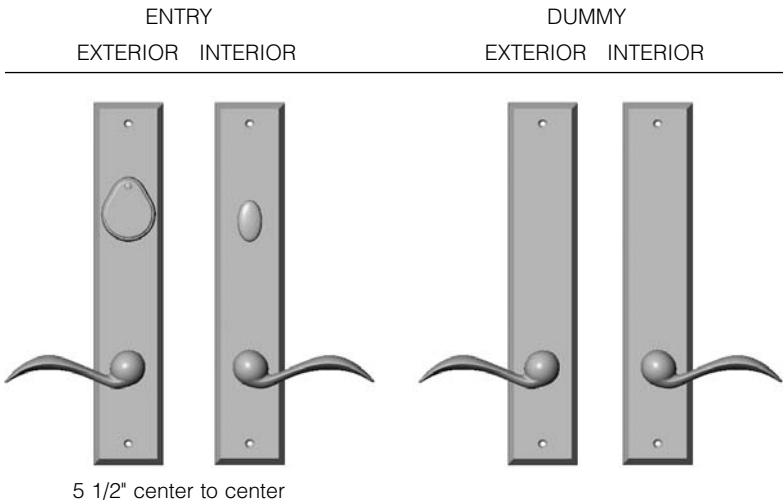

- All products are silicon bronze, dark patina (BD).
- Includes levers as shown.
- Entry Sets available for 1 3/4" door thickness only.
- Available in complete sets only.
- No substitutions allowed.

ENTRY SETS

Rectangular Escutcheon, 2 1/2" x 13"
with **Beaver Tail Lever**

- Entry Deadbolt / Spring Latch . . . . . $ 762.00
- **QS0150** 2 3/8" Backset, Left Hand
- **QS0151** 2 3/8" Backset, Right Hand
- **QS0155** 2 3/4" Backset, Left Hand
- **QS0156** 2 3/4" Backset, Right Hand
- Full Dummy . . . . . $ 497.00
- **QS3150**