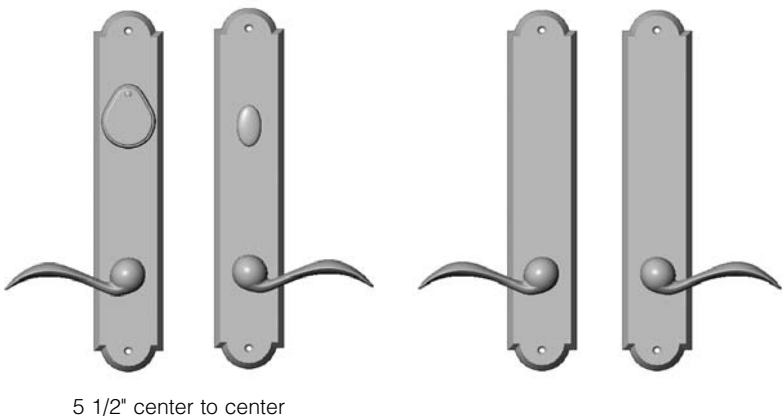

ENTRY SETS

ENTRY		DUMMY		
EXTERIOR	INTERIOR	EXTERIOR	INTERIOR	
				<p>Rectangular Escutcheon, 2 3/4" x 18" with 7 1/2" Grip</p> <p>Rectangular Escutcheon, 2 1/2" x 13" with Beaver Tail Lever</p> <p>Entry Mortise Lock. \$ 1203.00</p> <p>QS0110 2 1/2" Backset, Left Hand</p> <p>QS0111 2 1/2" Backset, Right Hand</p> <p>QS0115 2 3/4" Backset, Left Hand</p> <p>QS0116 2 3/4" Backset, Right Hand</p> <p>Full Dummy. \$ 741.00</p> <p>QS3110 Left Hand</p> <p>QS3115 Right Hand</p>

				<p>Arched Escutcheon, 2 3/4" x 20" with 7 1/2" Sun Valley Grip</p> <p>Arched Escutcheon, 2 1/2" x 13" with Beaver Tail Lever</p> <p>Entry Mortise Lock. \$ 1268.00</p> <p>QS0120 2 1/2" Backset, Left Hand</p> <p>QS0121 2 1/2" Backset, Right Hand</p> <p>QS0125 2 3/4" Backset, Left Hand</p> <p>QS0126 2 3/4" Backset, Right Hand</p> <p>Full Dummy. \$ 806.00</p> <p>QS3130 Left Hand</p> <p>QS3135 Right Hand</p>
---	---	---	---	--

- All products are silicon bronze, dark patina (BD).
- Includes levers as shown.
- Entry Sets available for 1 3/4" door thickness only.
- Available in complete sets only.
- No substitutions allowed.

ENTRY SETS

Rectangular Escutcheon, 2 1/2" x 13"
with **Beaver Tail Lever**

- Entry Deadbolt / Spring Latch \$ 762.00
- QS0150** 2 3/8" Backset, Left Hand
- QS0151** 2 3/8" Backset, Right Hand
- QS0155** 2 3/4" Backset, Left Hand
- QS0156** 2 3/4" Backset, Right Hand
- Full Dummy \$ 497.00
- QS3150**