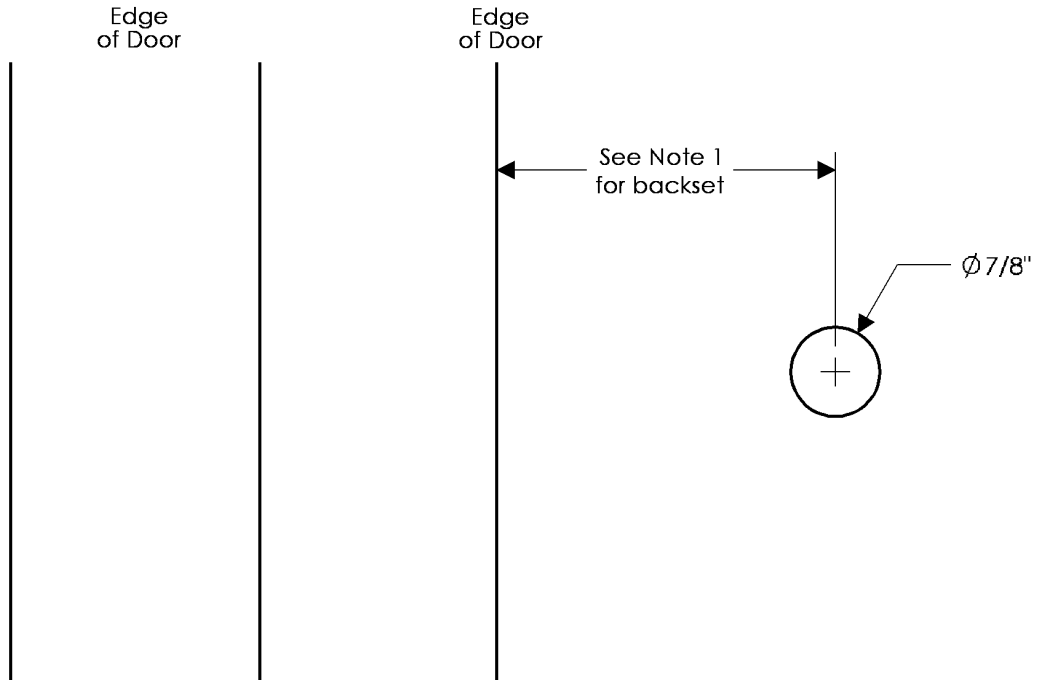

Passage Cremone Bolt—Interior Only

Notes:

1. Backset should be adjusted so escutcheon fits on door stile.
2. No prep needed on edge of door.