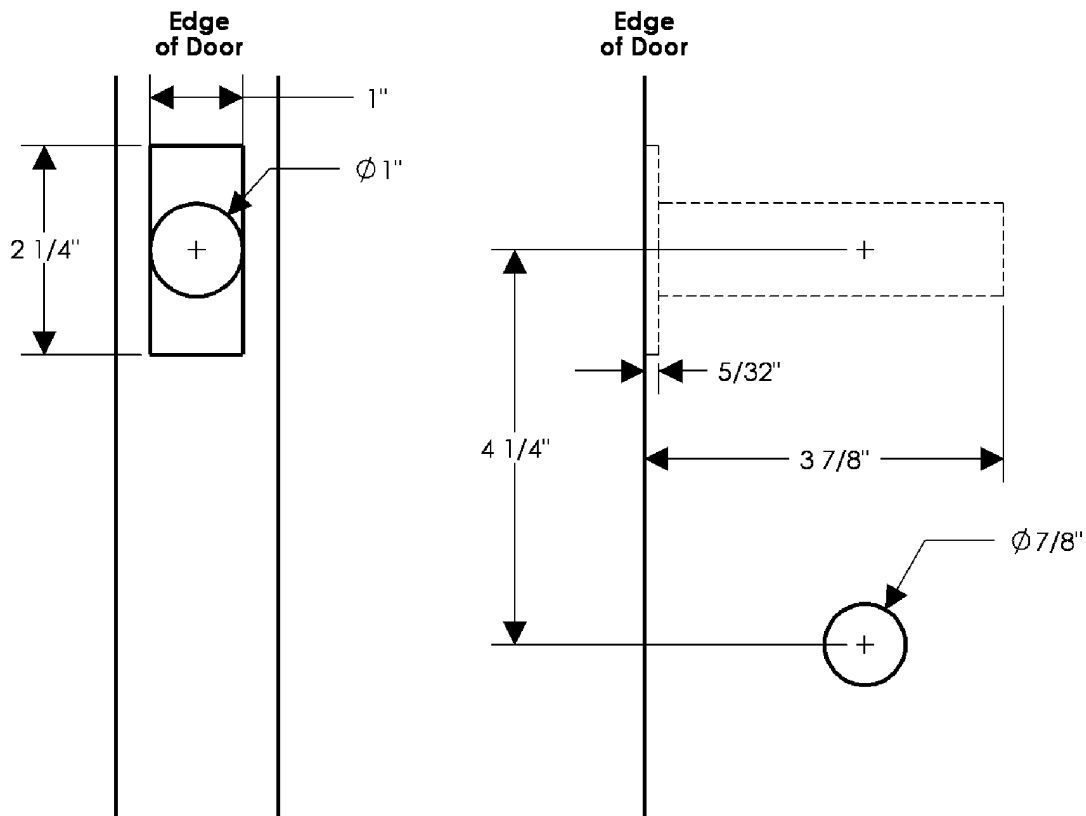

Patio Cremone Bolt/Dead Bolt—Exterior

Notes:

1. This bore specification is applicable for 2 3/8" or 2 3/4" dead bolts.