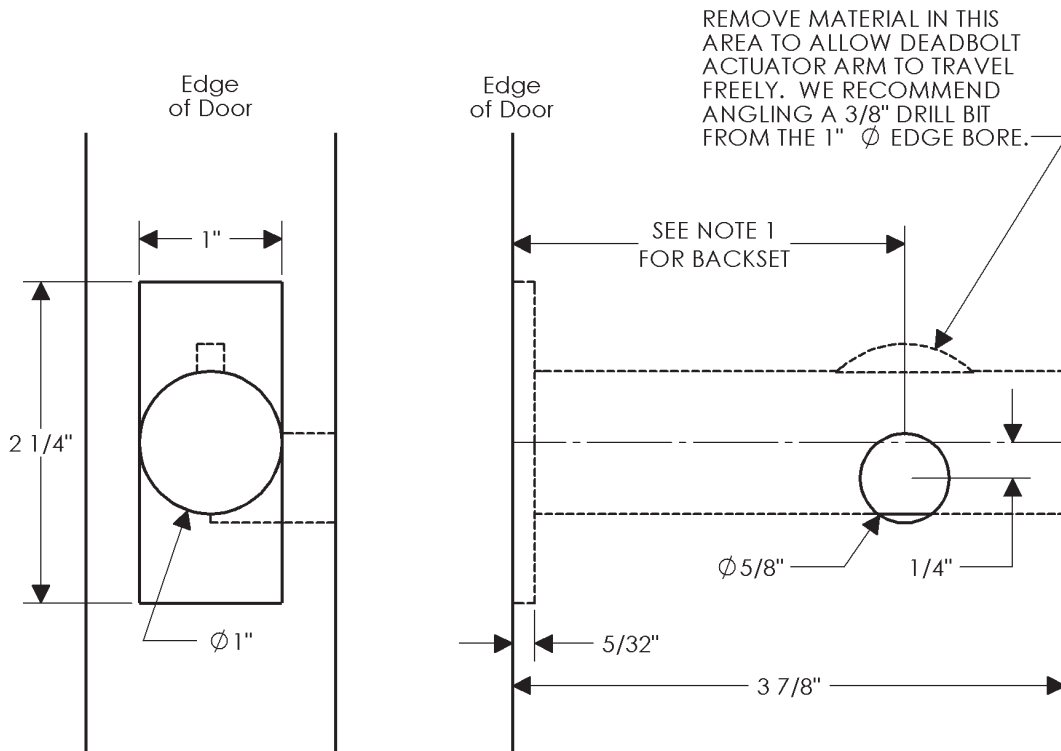

Patio Dead Bolt for IP417, IP203, IP205, and IP580—Interior Only

Notes:

- 1. This bore specification is applicable for 2 3/8" or 2 3/4" backset dead bolts.