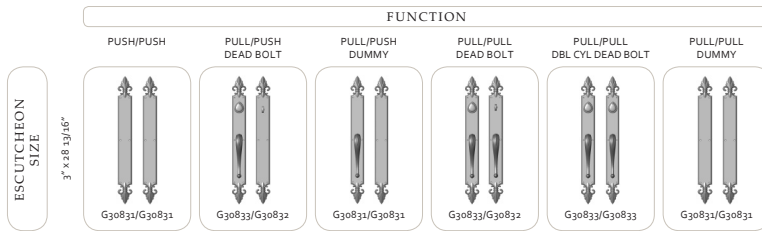

## Bordeaux Escutcheon Combinations

### THUMBLATCH ENTRY SET COMBINATIONS

- Handles shown for illustration purposes only.
- Thumblatch sets are available with mortise locks only.

### PUSH/PULL SET COMBINATIONS

- Push/Pull escutcheons are available in dummy or single cylinder and double cylinder dead bolt functions.
- Handles shown for illustration purposes only.