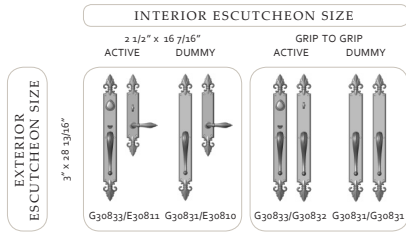

## Bordeaux Escutcheon Combinations

### THUMBLATCH ENTRY SET COMBINATIONS

- Handles shown for illustration purposes only.
- Thumblatch sets are available with mortise locks only.