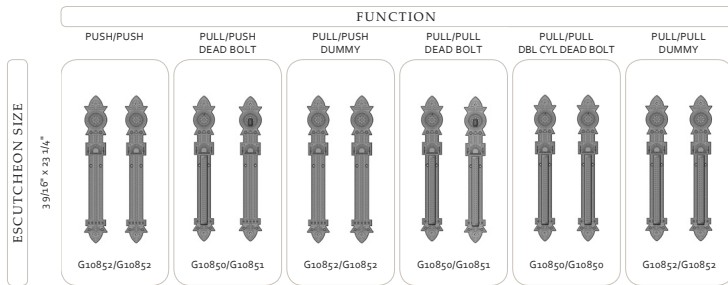

## Briggs Escutcheon Combinations

### THUMBLATCH ENTRY SET COMBINATIONS

- Handles shown for illustration purposes only.
- Thumblatch sets are available with mortise locks only.

### PUSH/PULL SET COMBINATIONS

- Push/Pull escutcheons are available in dummy or single cylinder and double cylinder dead bolt functions.
- Handles shown for illustration purposes only.