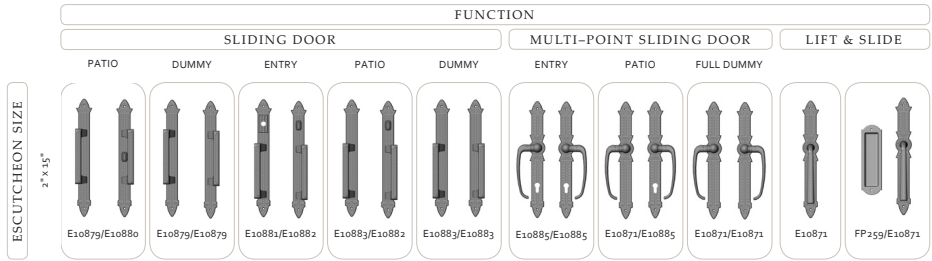

Briggs Escutcheon Combinations

SLIDING DOOR SET COMBINATIONS

- Handles shown for illustration purposes only.
- Rocky Mountain Hardware Sliding Door escutcheons accommodate all major window manufacturers' systems.