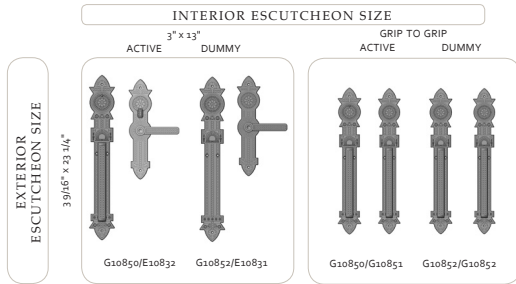

## Briggs Escutcheon Combinations

### THUMBLATCH ENTRY SET COMBINATIONS

- Handles shown for illustration purposes only.
- Thumblatch sets are available with mortise locks only.

### PUSH/PULL SET COMBINATIONS

- Push/Pull escutcheons are available in dummy or single cylinder and double cylinder dead bolt functions.
- Handles shown for illustration purposes only.