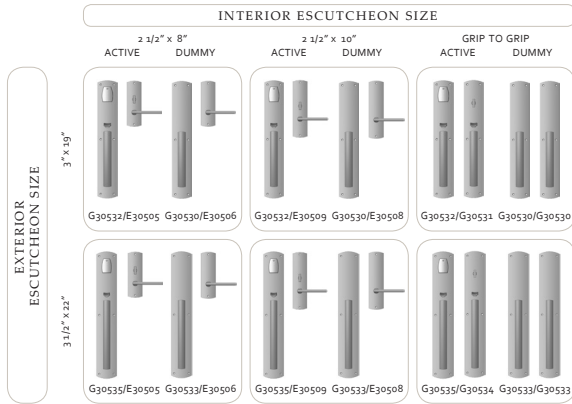

Convex Escutcheon Combinations

THUMBLATCH ENTRY SET COMBINATIONS

- Thumblatch Entry escutcheons are only available with Convex grip shown.
- Handles shown for illustration purposes only.
- Thumblatch sets are available with mortise locks only.

PUSH/PULL SET COMBINATIONS

- Push/Pull escutcheons are available in dummy or single cylinder and double cylinder dead bolt functions and are only available with the Convex grip shown.

Convex Escutcheon Combinations

LEVER/KNOB, ENTRY, PRIVACY, PATIO, PASSAGE, & DUMMY SET COMBINATIONS

		FUNCTION						
		PASSAGE	PRIVACY SPRING LATCH	PRIVACY MORTISE BOLT	PATIO	ENTRY	FULL DUMMY	SINGLE DUMMY
ESCU TCHEON SIZE	2 1/2" x 4 1/2"	 E30503/E30503	 E30503/E30503	* IP30590 E30503/E30503	* IP30590 E30503/E30503	* DB30590 E30503/E30503	 E30503/E30503	 E30503
	2 1/2" x 8"	** E30506/E30506	 E30506/E30506	** E30507/E30505	† E30506/E30505	* DB30590 E30506/E30506	 E30506/E30506	 E30506
	2 1/2" x 10"	** E30508/E30508	 E30508/E30508	** E30511/E30509	† E30508/E30509	† E30510/E30509	 E30508/E30508	 E30508

MULTI-POINT SET COMBINATIONS

		FUNCTION					
		LEVER HIGH			LEVER LOW		
		ENTRY	PATIO	FULL DUMMY	ENTRY	PATIO	FULL DUMMY
ESCU TCHEON SIZE	PROFILE CYLINDER 1 3/4" x 1 1/2"	 E30568/E30568	 E30565/E30568	 E30565/E30565	NOT AVAILABLE	NOT AVAILABLE	NOT AVAILABLE
	AMERICAN CYLINDER 1 3/4" x 1 1/2"	 E30567/E30566	 E30565/E30566	 E30565/E30565	 E30563/E30562	 E30561/E30562	 E30561/E30561