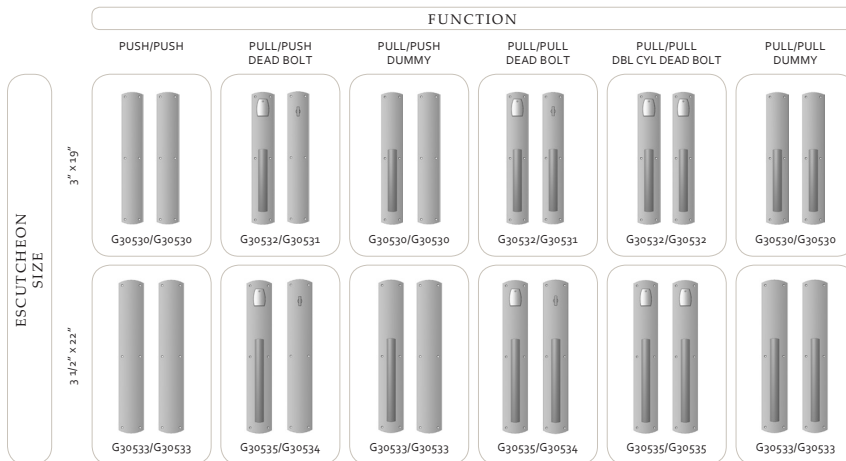

Convex Escutcheon Combinations

THUMBLATCH ENTRY SET COMBINATIONS

- Thumblatch Entry escutcheons are only available with Convex grip shown.
- Handles shown for illustration purposes only.
- Thumblatch sets are available with mortise locks only.

PUSH/PULL SET COMBINATIONS

- Push/Pull escutcheons are available in dummy or single cylinder and double cylinder dead bolt functions and are only available with the Convex grip shown.

Convex Escutcheon Combinations

LEVER/KNOB, ENTRY, PRIVACY, PATIO, PASSAGE, & DUMMY SET COMBINATIONS

		FUNCTION						
		PASSAGE	PRIVACY SPRING LATCH	PRIVACY MORTISE BOLT	PATIO	ENTRY	FULL DUMMY	SINGLE DUMMY
ESCU TCHEON SIZE	2 1/2" x 4 1/2"	 E30503/E30503	 E30503/E30503	* IP30590 E30503/E30503	* IP30590 E30503/E30503	* DB30590 E30503/E30503	 E30503/E30503	 E30503
	2 1/2" x 8"	** E30506/E30506	 E30506/E30506	** E30507/E30505	† E30506/E30505	* DB30590 E30506/E30506	 E30506/E30506	 E30506
	2 1/2" x 10"	** E30508/E30508	 E30508/E30508	** E30511/E30509	† E30508/E30509	† E30510/E30509	 E30508/E30508	 E30508

MULTI-POINT SET COMBINATIONS

		FUNCTION					
		LEVER HIGH			LEVER LOW		
		ENTRY	PATIO	FULL DUMMY	ENTRY	PATIO	FULL DUMMY
ESCU TCHEON SIZE	PROFILE CYLINDER 1 3/4" x 1 1/2"	 E30568/E30568	 E30565/E30568	 E30565/E30565	NOT AVAILABLE	NOT AVAILABLE	NOT AVAILABLE
	AMERICAN CYLINDER 1 3/4" x 1 1/2"	 E30567/E30566	 E30565/E30566	 E30565/E30565	 E30563/E30562	 E30561/E30562	 E30561/E30561