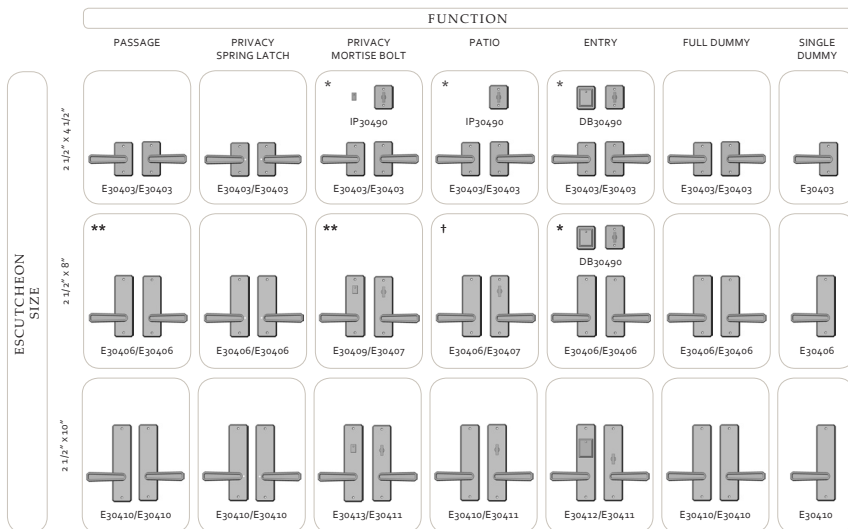

Hammered Escutcheon Combinations

THUMBLATCH ENTRY SET COMBINATIONS

- Handles shown for illustration purposes only.
- Thumblatch sets are available with mortise locks only.

PUSH/PULL SET COMBINATIONS

- Push/Pull escutcheons are available in dummy or single cylinder and double cylinder dead bolt functions.
- Handles shown for illustration purposes only.

LEVER/KNOB, ENTRY, PRIVACY, PATIO, PASSAGE, & DUMMY SET COMBINATIONS

- Handles shown for illustration purposes only.
- * Sectional trim not available in mortise lock function.
- ** Privacy and Passage Sets with larger escutcheons also available in mortise lock function.
- † Large escutcheon sets shown are available in either a dead bolt or mortise lock function.

Hammered Escutcheon Combinations

LEVER/KNOB, ENTRY, PRIVACY, PATIO, PASSAGE, & DUMMY SET COMBINATIONS

ESCUTCHEON SIZE		FUNCTION					
		LEVER HIGH			LEVER LOW		
		ENTRY	PATIO	FULL DUMMY	ENTRY	PATIO	FULL DUMMY
PROFILE CYLINDER 1 3/4" x 1 1/2"				NOT AVAILABLE	NOT AVAILABLE	NOT AVAILABLE	
AMERICAN CYLINDER 1 3/4" x 1 1/2"							

- Multi-Point escutcheons are recommended for use with levers only.
- Handles shown for illustration purposes only.

SLIDING DOOR SET COMBINATIONS

ESCUTCHEON SIZE		FUNCTION									
		SLIDING DOOR					MULTI-POINT SLIDING DOOR			LIFT & SLIDE	
		PATIO	DUMMY	ENTRY	PATIO	DUMMY	ENTRY	PATIO	DUMMY		
1 3/4" x 1 1/2"	NOT AVAILABLE	NOT AVAILABLE	NOT AVAILABLE	NOT AVAILABLE	NOT AVAILABLE						
1 3/4" x 1 3/8"						NOT AVAILABLE	NOT AVAILABLE	NOT AVAILABLE	NOT AVAILABLE	NOT AVAILABLE	