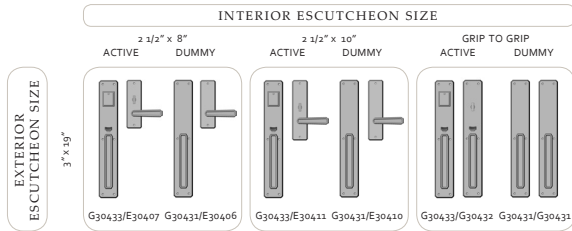

Hammered Escutcheon Combinations

THUMBLATCH ENTRY SET COMBINATIONS

- Handles shown for illustration purposes only.
- Thumblatch sets are available with mortise locks only.

PUSH/PULL SET COMBINATIONS

- Push/Pull escutcheons are available in dummy or single cylinder and double cylinder dead bolt functions.
- Handles shown for illustration purposes only.

LEVER/KNOB, ENTRY, PRIVACY, PATIO, PASSAGE, & DUMMY SET COMBINATIONS

- Handles shown for illustration purposes only.
- * Sectional trim not available in mortise lock function.
- ** Privacy and Passage Sets with larger escutcheons also available in mortise lock function.
- † Large escutcheon sets shown are available in either a dead bolt or mortise lock function.

Hammered Escutcheon Combinations

LEVER/KNOB, ENTRY, PRIVACY, PATIO, PASSAGE, & DUMMY SET COMBINATIONS

ESCUTCHEON SIZE		FUNCTION					
		LEVER HIGH			LEVER LOW		
		ENTRY	PATIO	FULL DUMMY	ENTRY	PATIO	FULL DUMMY
PROFILE CYLINDER 1 3/4" x 1 1/2"				NOT AVAILABLE	NOT AVAILABLE	NOT AVAILABLE	
AMERICAN CYLINDER 1 3/4" x 1 1/2"							

- Multi-Point escutcheons are recommended for use with levers only.
- Handles shown for illustration purposes only.

SLIDING DOOR SET COMBINATIONS

ESCUTCHEON SIZE		FUNCTION									
		SLIDING DOOR					MULTI-POINT SLIDING DOOR			LIFT & SLIDE	
		PATIO	DUMMY	ENTRY	PATIO	DUMMY	ENTRY	PATIO	DUMMY		
1 3/4" x 1 1/2"	NOT AVAILABLE	NOT AVAILABLE	NOT AVAILABLE	NOT AVAILABLE	NOT AVAILABLE						
1 3/4" x 1 3/8"						NOT AVAILABLE	NOT AVAILABLE	NOT AVAILABLE	NOT AVAILABLE	NOT AVAILABLE	