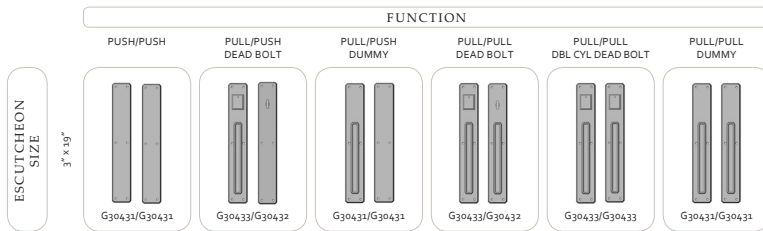

Hammered Escutcheon Combinations

THUMBLATCH ENTRY SET COMBINATIONS

- Handles shown for illustration purposes only.
- Thumblatch sets are available with mortise locks only.

PUSH/PULL SET COMBINATIONS

- Push/Pull escutcheons are available in dummy or single cylinder and double cylinder dead bolt functions.
- Handles shown for illustration purposes only.

LEVER/KNOB, ENTRY, PRIVACY, PATIO, PASSAGE, & DUMMY SET COMBINATIONS

- Handles shown for illustration purposes only.
- * Sectional trim not available in mortise lock function.
- ** Privacy and Passage Sets with larger escutcheons also available in mortise lock function.
- † Large escutcheon sets shown are available in either a dead bolt or mortise lock function.

Hammered Escutcheon Combinations

LEVER/KNOB, ENTRY, PRIVACY, PATIO, PASSAGE, & DUMMY SET COMBINATIONS

ESCUTCHEON SIZE		FUNCTION					
		LEVER HIGH			LEVER LOW		
		ENTRY	PATIO	FULL DUMMY	ENTRY	PATIO	FULL DUMMY
PROFILE CYLINDER 1 3/4" x 1 1/2"				NOT AVAILABLE	NOT AVAILABLE	NOT AVAILABLE	
AMERICAN CYLINDER 1 3/4" x 1 1/2"							

- Multi-Point escutcheons are recommended for use with levers only.
- Handles shown for illustration purposes only.

SLIDING DOOR SET COMBINATIONS

ESCUTCHEON SIZE		FUNCTION									
		SLIDING DOOR					MULTI-POINT SLIDING DOOR			LIFT & SLIDE	
		PATIO	DUMMY	ENTRY	PATIO	DUMMY	ENTRY	PATIO	DUMMY		
1 3/4" x 1 1/2"	NOT AVAILABLE	NOT AVAILABLE	NOT AVAILABLE	NOT AVAILABLE	NOT AVAILABLE						
1 3/4" x 1 3/8"						NOT AVAILABLE	NOT AVAILABLE	NOT AVAILABLE	NOT AVAILABLE	NOT AVAILABLE	