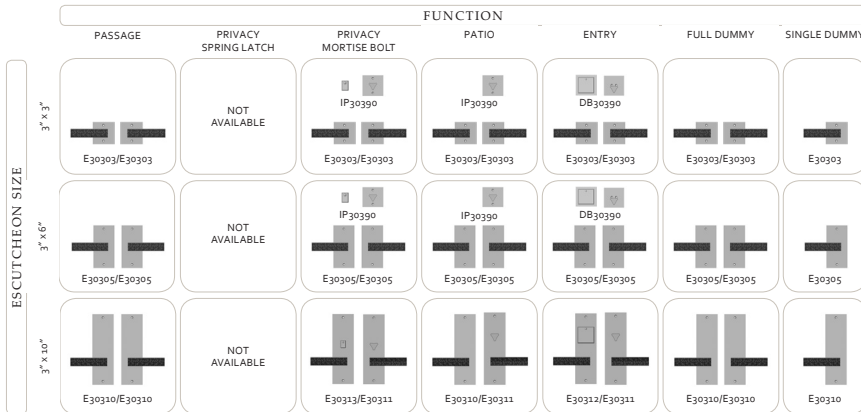

Trousdale Escutcheon Combinations

THUMBLATCH ENTRY SET COMBINATIONS

- Thumblatch Entry escutcheons may be combined with the grips shown on pages 150-157. See chart on page 259 to view which grips are recommended for various escutcheon sizes.
- Interior escutcheons may be combined with any lever, knob, or ring shown on pages 158-165.
- Thumblatch Entry sets are available with mortise locks only.

PUSH/PULL SET COMBINATIONS

- Push/Pull escutcheons are available in dummy or single cylinder and double cylinder dead bolt functions and may be combined with the grips specified on page 150-157.

LEVER/KNOB, ENTRY, PRIVACY, PATIO, PASSAGE, & DUMMY SET COMBINATIONS

- These escutcheons may be combined with any lever, knob, or ring shown on pages 158-165.
- * Sectional trim not available in mortise lock function.
- ** Privacy and Passage Sets with larger escutcheons also available in mortise lock function.
- † Large escutcheon sets shown are available in either a dead bolt or mortise lock function.

Trousdale Escutcheon Combinations

MULTI-POINT SET COMBINATIONS

		FUNCTION					
		LEVER HIGH			LEVER LOW		
		ENTRY	PATIO	FULL DUMMY	ENTRY	PATIO	FULL DUMMY
ESCUICHEON SIZE	PROFILE CYLINDER 1 3/4" x 1 1/2"	 E30368/E30368	 E30365/E30368	 E30365/E30365	NOT AVAILABLE	NOT AVAILABLE	NOT AVAILABLE
	AMERICAN CYLINDER 1 3/4" x 1 1/2"	 E30367/E30366	 E30365/E30366	 E30365/E30365	 E30363/E30362	 E30361/E30362	 E30361/E30361