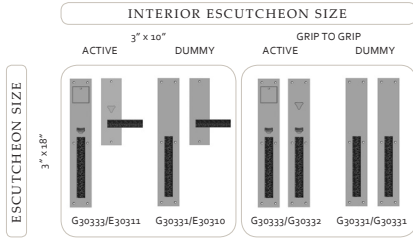

Trousdale Escutcheon Combinations

THUMBLATCH ENTRY SET COMBINATIONS

- Thumblatch Entry escutcheons may be combined with the grips shown on pages 150-157. See chart on page 259 to view which grips are recommended for various escutcheon sizes.
- Interior escutcheons may be combined with any lever, knob, or ring shown on pages 158-165.
- Thumblatch Entry sets are available with mortise locks only.

PUSH/PULL SET COMBINATIONS

- Push/Pull escutcheons are available in dummy or single cylinder and double cylinder dead bolt functions and may be combined with the grips specified on page 150-157.

LEVER/KNOB, ENTRY, PRIVACY, PATIO, PASSAGE, & DUMMY SET COMBINATIONS

- These escutcheons may be combined with any lever, knob, or ring shown on pages 158-165.
- * Sectional trim not available in mortise lock function.
- ** Privacy and Passage Sets with larger escutcheons also available in mortise lock function.
- † Large escutcheon sets shown are available in either a dead bolt or mortise lock function.

Trousdale Escutcheon Combinations

MULTI-POINT SET COMBINATIONS

		FUNCTION					
		LEVER HIGH			LEVER LOW		
		ENTRY	PATIO	FULL DUMMY	ENTRY	PATIO	FULL DUMMY
ESCUICHEON SIZE	PROFILE CYLINDER 1 3/4" x 1 1/2"	 E30368/E30368	 E30365/E30368	 E30365/E30365	NOT AVAILABLE	NOT AVAILABLE	NOT AVAILABLE
	AMERICAN CYLINDER 1 3/4" x 1 1/2"	 E30367/E30366	 E30365/E30366	 E30365/E30365	 E30363/E30362	 E30361/E30362	 E30361/E30361