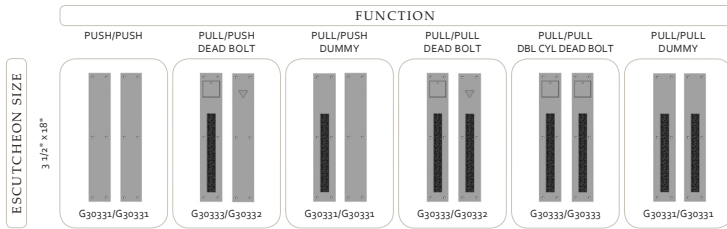

Trousdale Escutcheon Combinations

THUMBLATCH ENTRY SET COMBINATIONS

- Thumblatch Entry escutcheons may be combined with the grips shown on pages 150-157. See chart on page 259 to view which grips are recommended for various escutcheon sizes.
- Interior escutcheons may be combined with any lever, knob, or ring shown on pages 158-165.
- Thumblatch Entry sets are available with mortise locks only.

PUSH/PULL SET COMBINATIONS

- Push/Pull escutcheons are available in dummy or single cylinder and double cylinder dead bolt functions and may be combined with the grips specified on page 150-157.

LEVER/KNOB, ENTRY, PRIVACY, PATIO, PASSAGE, & DUMMY SET COMBINATIONS

- These escutcheons may be combined with any lever, knob, or ring shown on pages 158-165.
- * Sectional trim not available in mortise lock function.
- ** Privacy and Passage Sets with larger escutcheons also available in mortise lock function.
- † Large escutcheon sets shown are available in either a dead bolt or mortise lock function.

Trousdale Escutcheon Combinations

MULTI-POINT SET COMBINATIONS

		FUNCTION					
		LEVER HIGH			LEVER LOW		
		ENTRY	PATIO	FULL DUMMY	ENTRY	PATIO	FULL DUMMY
ESCUICHEON SIZE	PROFILE CYLINDER 1 3/4" x 1 1/2"	 E30368/E30368	 E30365/E30368	 E30365/E30365	NOT AVAILABLE	NOT AVAILABLE	NOT AVAILABLE
	AMERICAN CYLINDER 1 3/4" x 1 1/2"	 E30367/E30366	 E30365/E30366	 E30365/E30365	 E30363/E30362	 E30361/E30362	 E30361/E30361