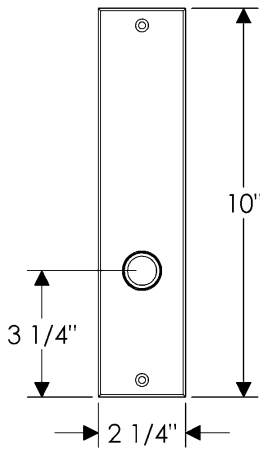

### Metro Entry Set

E206

E206

Also applicable for the E207 with turnpiece  
or E208 with emergency release.