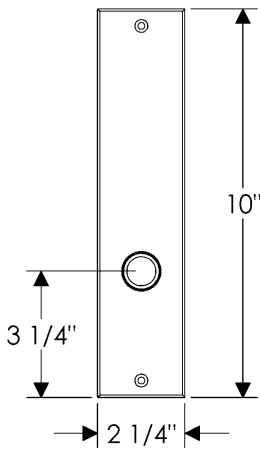

### Metro Entry Set

E206

E206

Also applicable for the E207 with turnpiece  
or E208 with emergency release.