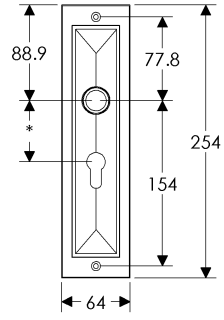

Mack Escutcheon: 64mm x 254mm

SL21056

BL21056

EU21056

BK21056

OC21056

* This center-center dimension will need to be verified before set can be ordered.