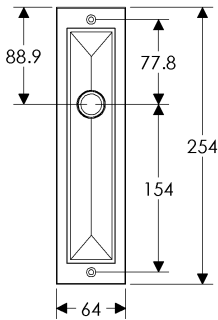

Mack Escutcheon: 64mm x 254mm

SL21056

BL21056

EU21056

BK21056

OC21056

* This center-center dimension will need to be verified before set can be ordered.