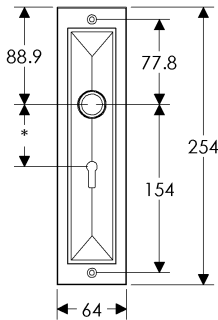

Mack Escutcheon: 64mm x 254mm

SL21056

BL21056

EU21056

BK21056

OC21056

* This center-center dimension will need to be verified before set can be ordered.