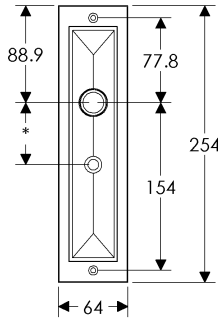

Mack Escutcheon: 64mm x 254mm

SL21056

BL21056

EU21056

BK21056

OC21056

* This center-center dimension will need to be verified before set can be ordered.