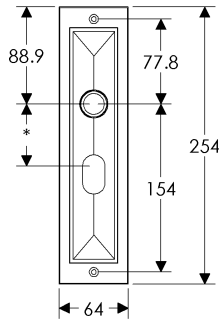

Mack Escutcheon: 64mm x 254mm

SL21056

BL21056

EU21056

BK21056

OC21056

* This center-center dimension will need to be verified before set can be ordered.