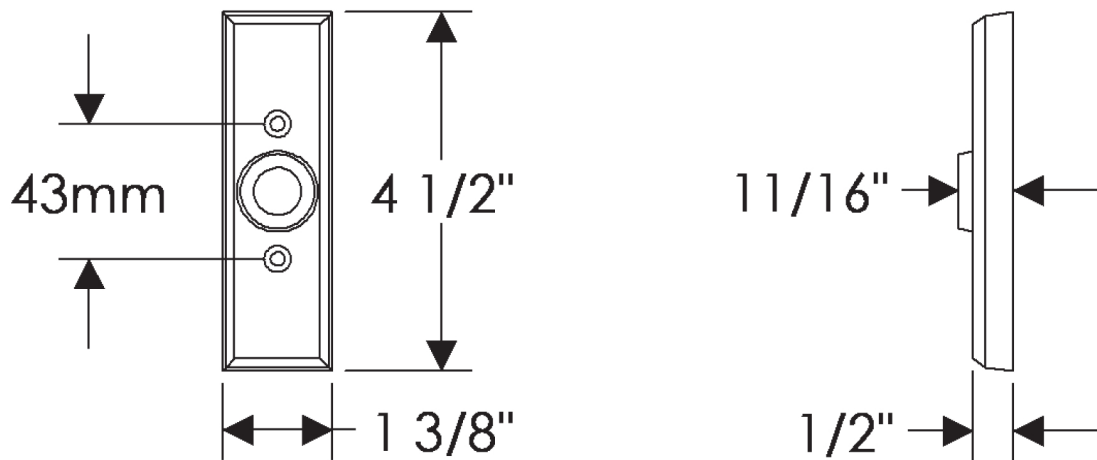

## Rectangular Collection

EW103  
Rectangular Window Escutcheon 1 3/8" x 4 1/2"