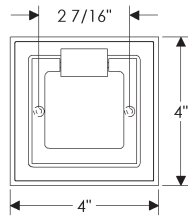

RP404
Square Ring Cabinet Pull ..... $ 201.00