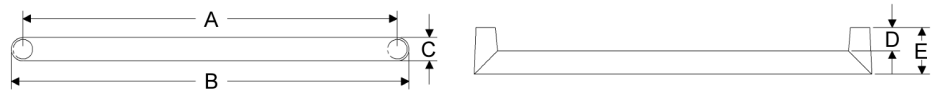

- Specify metal and patina.

Vail Cabinet Pulls

	A	B	C	D	E	Price
CK10092	8"	8 3/4"	3/4"	3/4"	1 1/2"	$76.00
CK10094	12"	12 3/4"	3/4"	3/4"	1 1/2"	$105.00
CK10096	18"	18 3/4"	3/4"	3/4"	1 1/2"	$149.00
CK10097	22"	22 3/4"	3/4"	3/4"	1 1/2"	$172.00
CK10098	24"	24 3/4"	3/4"	3/4"	1 1/2"	$204.00