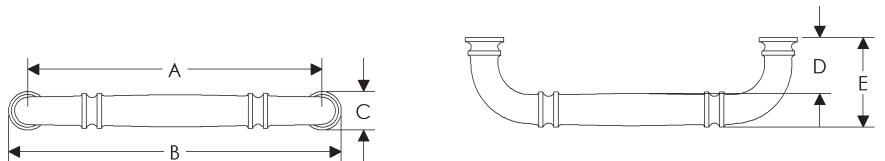

Maddox Cabinet Pulls

	A	B	C	D	E	Price
CK592	6 1/2"	7 3/8"	7/8"	13/16"	2"	$90.00
CK594	10"	10 7/8"	7/8"	13/16"	2"	$117.00
CK596	12"	12 7/8"	7/8"	13/16"	2"	$132.00