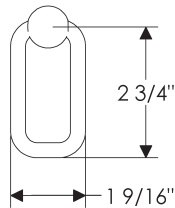

RP15
Ring Cabinet Pull..... $ 68.00