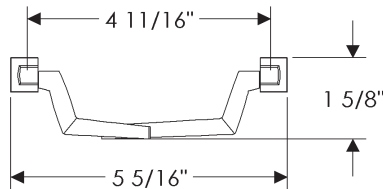

Drop Cabinet Pull ..... $ 80.00

CK20240