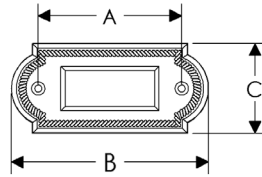

- Specify metal and patina.

Bin Cabinet Pulls

	A	B	C	D	E	Price
CK307	3 11/16"	4 1/16"	15/8"	3/4"	-	\$68.00
CK363	5 5/8"	6"	15/8"	3/4"	-	\$83.00

Bin Cabinet Pulls, Ellis

	A	B	C	D	E	Price
CK080	3"	4 1/8"	17/8"	1/4"	3/4"	\$131.00