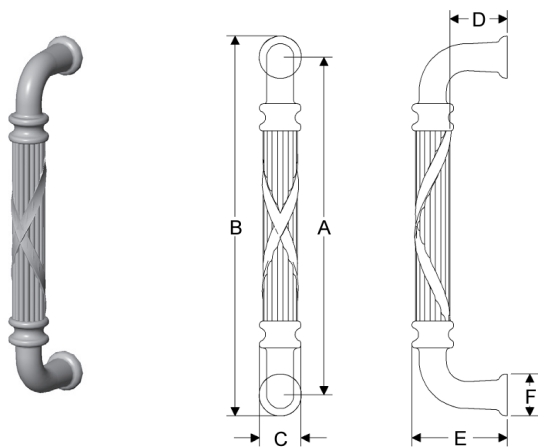

RIBBON & REED GRIP

	A	B	C	D	E	F	lbs/ea	Single
G622	10"	11 5/16"	1 1/4"	1 11/16"	2 13/16"	1 1/4"	3.00	$448.00