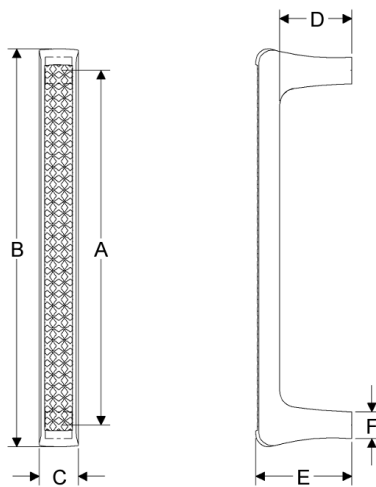

	A	B	C	D	E	F	lbs/ea	Single
G608	10"	12 9/16"	7/8"	1 1/2"	2 3/8"	7/8"	2.50	\$448.00

BRIGGS GRIP

	A	B	C	D	E	F	lbs/ea	Single
G10801	10"	11 3/16"	1 1/8"	1 1/2"	2 3/16"	3/4"	3.00	\$448.00

- Grips are thru-bolted.
- Specify metal, patina, and door thickness..