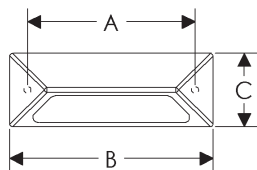

**Bin Cabinet Pulls, Empire
Ted Boerner Collection**

	A	B	C	D	E	Price
CK20310	3 1/4"	3 15/16"	13/8"	11/16"	-	$94.00
CK20311	4 1/4"	5"	13/8"	11/16"	-	$106.00