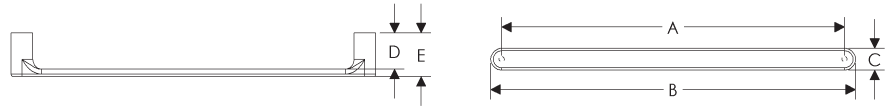

A	B	C	D	E	Price
CK10708	8 7/8"	9 7/16"	9/16"	15/16"	11/8"	$93.00
CK10712	12"	12 9/16"	9/16"	15/16"	11/8"	$102.00
CK10718	18 13/16"	19 3/8"	9/16"	15/16"	11/8"	$137.00