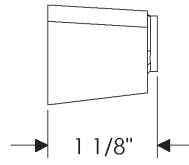

CK30301
Trousdale Knob ..... $ 76.00
Trousdale Collection by Kravitz Design