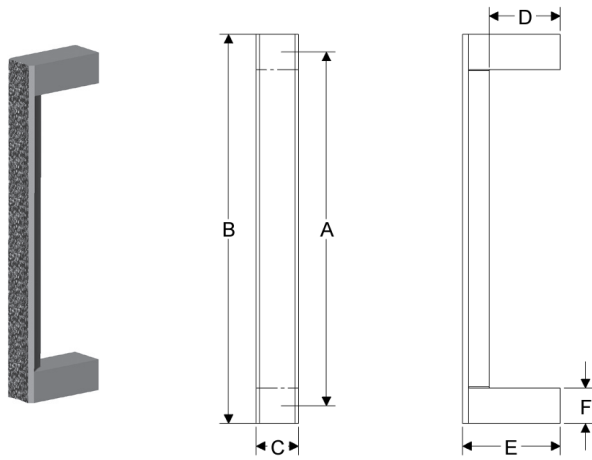

TROUSDALE GRIP, *KRAVITZ DESIGN*

	A	B	C	D	E	F	lbs/ea	Single
G30303	12"	13"	13/16"	1 1/2"	2 1/4"	1"	3.75	\$448.00
G30304	18"	19"	13/16"	1 1/2"	2 1/4"	1"	5.00	\$483.00
G30307	24"	25"	13/16"	1 1/2"	2 1/4"	1"	6.00	\$677.00