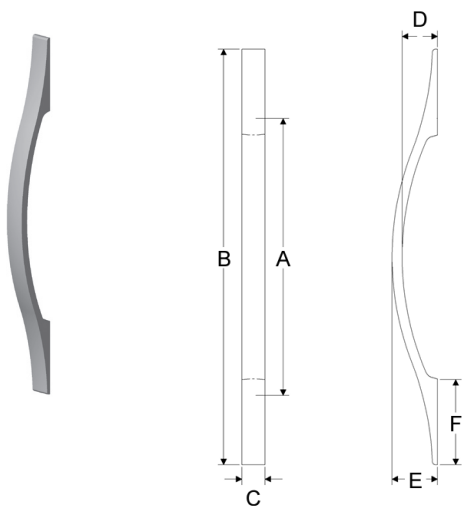

SUMMIT GRIP

	A	B	C	D	E	F	lbs/ea	Single
G280	12"	18"	1"	19/16"	1 15/16"	3 11/16"	2.50	$483.00