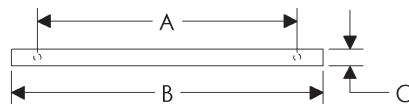

Edge Flat Cabinet Pulls

*Requires texture choice.

	A	B	C	D	E	Price
CK113	2"	3"	3/8"	15/16"	13/8"	$127.00
CK116	5"	6"	3/8"	15/16"	13/8"	$134.00
CK117	7"	8"	3/8"	15/16"	13/8"	$170.00
CK118	9"	10"	3/8"	15/16"	13/8"	$196.00
CK119	11"	12"	3/8"	15/16"	13/8"	$237.00
CK120	13"	14"	3/8"	15/16"	13/8"	$249.00
CK121	15"	16"	3/8"	15/16"	13/8"	$257.00
CK122	17"	18"	3/8"	15/16"	13/8"	$326.00