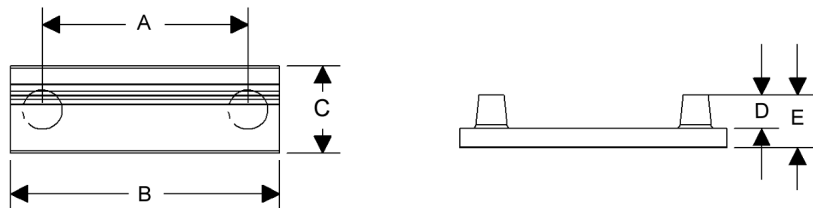

Marrakesh Cabinet Pull

	A	B	C	D	E	Price
CK20403	3"	3 15/16"	11/4"	1/2"	3/4"	$105.00