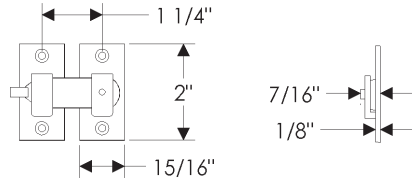

- Specify metal and patina.

Cabinet Latches

CL100 Cabinet Latch ..... $ 125.00