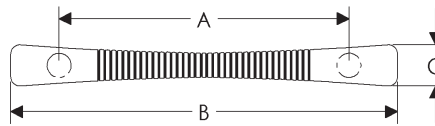

Grooved Cabinet Pulls

	A	B	C	D	E	Price
CK556	6"	8"	7/8"	3/4"	1 7/16"	$180.00
CK558	8"	10"	13/16"	3/4"	1 7/16"	$189.00