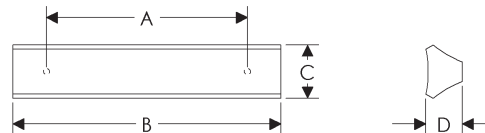

Trousdale Cabinet Pulls
Kravitz Design Collection

	A	B	C	D	E	Price
CK30303	1 1/2"	3"	13/16"	13/16"	-	$120.00
CK30306	4 1/2"	6"	13/16"	13/16"	-	$226.00
CK30310	8 1/2"	10"	13/16"	13/16"	-	$266.00
CK30312	10 1/2"	12"	13/16"	13/16"	-	$285.00
CK30316	14 1/2"	16"	13/16"	13/16"	-	$325.00