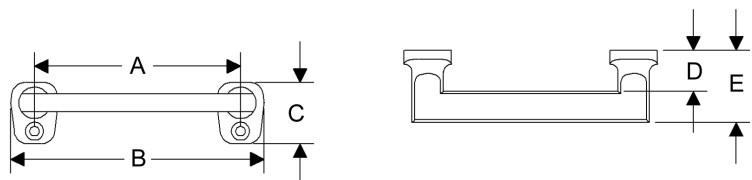

Olympus, Front Mounting Cabinet Pulls

	A	B	C	D	E	Price
CK420	3 13/16"	4 11/16"	11/8"	3/4"	15/16"	$71.00
CK424	11 3/4"	12 5/8"	11/8"	3/4"	15/16"	$106.00