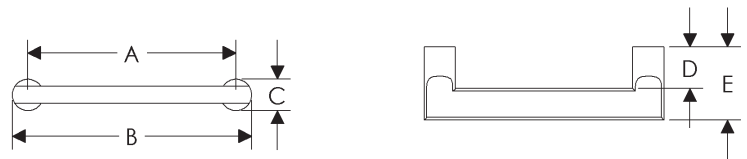

A	B	C	D	E	Price
CK349	4"	4 5/8"	5/8"	13/16"	13/8"	$64.00
CK353	5"	5 5/8"	5/8"	13/16"	13/8"	$69.00
CK350	6"	6 5/8"	5/8"	13/16"	13/8"	$73.00
CK351	8"	8 5/8"	5/8"	13/16"	13/8"	$79.00
CK355	10"	10 5/8"	5/8"	13/16"	13/8"	$99.00
CK356	11"	11 5/8"	5/8"	13/16"	13/8"	$102.00
CK354	12"	12 5/8"	5/8"	13/16"	13/8"	$103.00
CK357	15"	15 5/8"	5/8"	13/16"	13/8"	$106.00
CK358	17"	17 5/8"	5/8"	13/16"	13/8"	$140.00
CK359	19"	19 5/8"	5/8"	13/16"	13/8"	$170.00
CK364	24"	24 5/8"	5/8"	13/16"	13/8"	$204.00
CK365	36"	36 5/8"	5/8"	13/16"	13/8"	$284.00