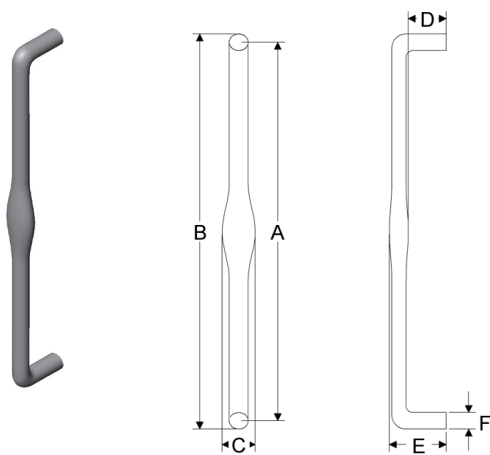

OLYMPUS GRIP

	A	B	C	D	E	F	lbs/ea	Single
G651	10"	11 1/16"	11/16"	1 1/2"	2 9/16"	11/16"	3.00	\$448.00
G689	18"	19 1/16"	11/16"	1 1/2"	2 9/16"	11/16"	4.75	\$483.00

PROVENCE GRIP

	A	B	C	D	E	F	lbs/ea	Single
G372	20"	20 7/8"	13/4"	1 1/2"	2 1/2"	7/8"	5.00	\$629.00