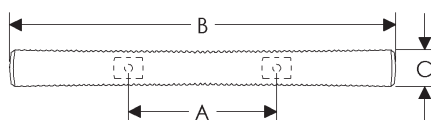

Brut Cabinet Pulls
Ted Boerner Collection

*Texture is on the top and bottom of this cabinet pull, not on the face.

	A	B	C	D	E	Price
CK20037	1 3/4"	3 1/2"	3/4"	11/16"	13/8"	$83.00
CK20038	2 9/16"	5"	3/4"	11/16"	13/8"	$94.00
CK20045	3 1/16"	8"	3/4"	3/4"	13/8"	$153.00
CK20048	6"	16"	3/4"	3/4"	13/8"	$215.00