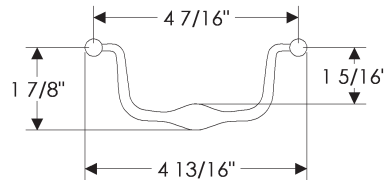

- Specify metal and patina.

Drop Cabinet Pulls

CK370

Drop Cabinet Pull ..... $ 80.00