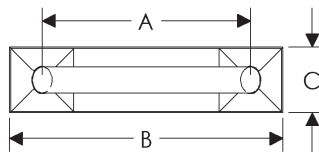

- Specify metal and patina.

Ellis Cabinet Pulls

	A	B	C	D	E	Price
CK060	4"	4 1/2"	5/8"	11/16"	15/16"	\$113.00
CK070	6"	6 1/2"	5/8"	11/16"	15/16"	\$152.00

Empire Cabinet Pulls

	A	B	C	D	E	Price
CK464	4"	5 1/4"	1 1/4"	15/16"	15/16"	\$131.00
CK466	6"	7 1/4"	1 1/4"	15/16"	15/16"	\$145.00
CK465	7 1/8"	8 3/8"	1 1/4"	15/16"	15/16"	\$161.00
CK462	9 1/4"	10 1/2"	1 1/4"	15/16"	15/16"	\$183.00
CK463	13"	14 1/4"	1 1/4"	15/16"	15/16"	\$205.00
CK467	15 5/8"	16 7/8"	1 1/4"	15/16"	15/16"	\$263.00
CK460	23 3/4"	25"	1 1/4"	15/16"	15/16"	\$307.00