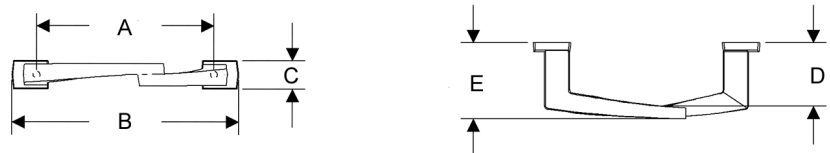

**Shift Cabinet Pulls
Ted Boerner Collection**

	A	B	C	D	E	Price
CK20210	3 1/2"	4 1/2"	9/16"	1 1/4"	1 1/2"	$114.00
CK20215	5 9/16"	6 3/4"	3/4"	13/16"	1 1/2"	$142.00
CK20194	6 1/8"	7 5/8"	1"	15/6"	13/4"	$258.00
CK20196	10 1/2"	12"	1"	13/8"	13/4"	$323.00