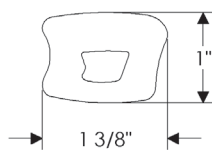

CK10320
Madeline Cabinet Knob ..... $ 65.00