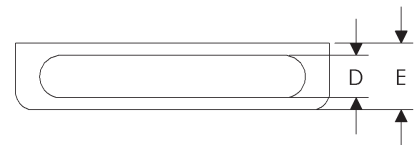

Portia Cabinet Pulls

	A	B	C	D	E	Price
CK10331	5 1/2"	5 13/16"	11/16"	13/16"	17/16"	\$73.00
CK10333	7"	7 5/16"	11/16"	3/4"	19/16"	\$83.00

- Specify metal and patina.

Press Cabinet Pulls

	A	B	C	D	E	Price
CK412	2"	2 1/2"	3/8"	7/8"	13/8"	\$127.00
CK413	4"	4 1/2"	3/8"	7/8"	13/8"	\$134.00
CK414	6"	6 1/2"	3/8"	7/8"	13/8"	\$170.00
CK415	8"	8 1/2"	3/8"	7/8"	13/8"	\$196.00
CK416	10"	10 1/2"	3/8"	7/8"	13/8"	\$237.00
CK417	12"	12 1/2"	3/8"	7/8"	13/8"	\$249.00
CK418	14"	14 1/2"	3/8"	7/8"	13/8"	\$257.00
CK419	16"	16 1/2"	3/8"	7/8"	13/8"	\$359.00
CK422	18"	18 1/2"	3/8"	13/8"	\$381.00	