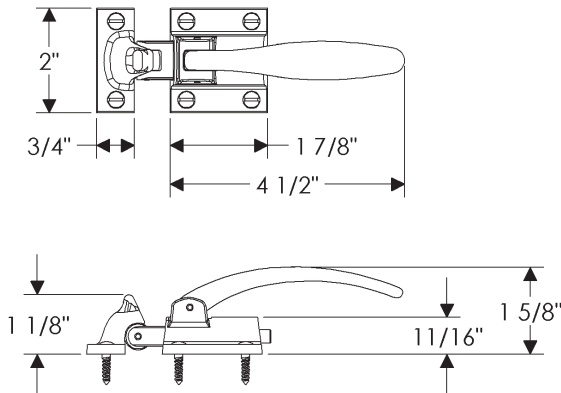

CL310 Cabinet Latch ..... $ 627.00