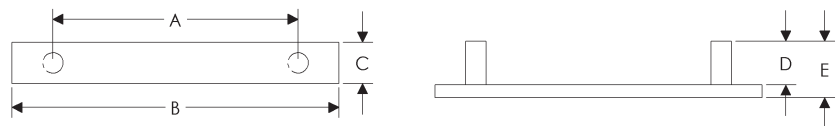

Edge Bar Cabinet Pulls

*Requires texture choice.

	A	B	C	D	E	Price
CK131	2"	4"	1"	11/16"	13/8"	$127.00
CK132	4"	6"	1"	11/16"	13/8"	$134.00
CK133	6"	8"	1"	11/16"	13/8"	$170.00
CK134	8"	10"	1"	11/16"	13/8"	$196.00
CK135	10"	12"	1"	11/16"	13/8"	$237.00
CK136	12"	14"	1"	11/16"	13/8"	$249.00
CK137	14"	16"	1"	11/16"	13/8"	$257.00
CK138	16"	18"	1"	11/16"	13/8"	$326.00
CK139	18"	20"	1"	11/16"	13/8"	$381.00