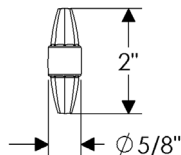

CK10040
Zeppelin Cabinet Knob ..... $ 59.00
Roger Thomas Collection