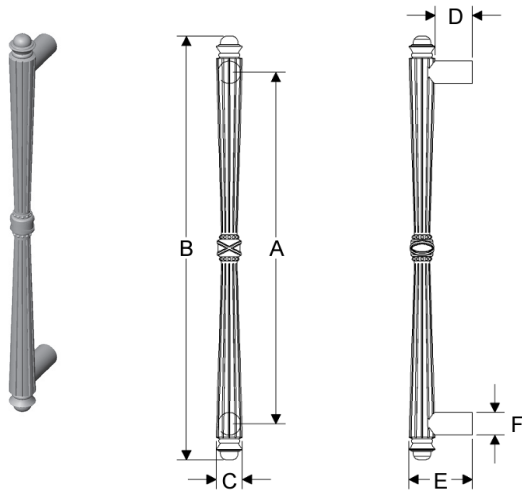

TUBE GRIP

	A	B	C	D	E	F	lbs/ea	Single
G271	10"	13"	7/8"	1 1/2"	2 3/8"	3/4"	3.00	\$448.00
G272	14"	17"	7/8"	1 1/2"	2 3/8"	3/4"	3.75	\$484.00

- Grips are thru-bolted.
- Specify metal, patina, and door thickness..

TUXEDO GRIP

	A	B	C	D	E	F	lbs/ea	Single
G599	14"	16 7/8"	11/16"	1 1/2"	2 1/2"	7/8"	3.25	\$648.00

VERDURA GRIP, HOK PRODUCT DESIGN

	A	B	C	D	E	F	lbs/ea	Single
G10523	18"	20"	7/8"	1 1/2"	3"	1"	4.00	\$483.00
G10525	22"	24"	7/8"	1 1/2"	3"	1"	4.50	\$677.00