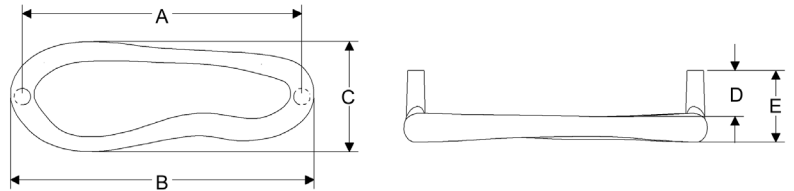

	A	B	C	D	E	Price
CK10336	2"	2 1/2"	15/8"	3/4"	13/16"	\$61.00
CK10338	5"	5 7/16"	1 15/16"	3/4"	1 1/4"	\$77.00

Ore Cabinet Pulls

	A	B	C	D	E	Price
CK294	4"	5 1/16"	9/16"	15/16"	1 1/2"	\$93.00
CK296	6"	7 1/8"	9/16"	15/16"	1 1/2"	\$107.00
CK299	12"	13 1/8"	9/16"	15/16"	1 1/2"	\$150.00