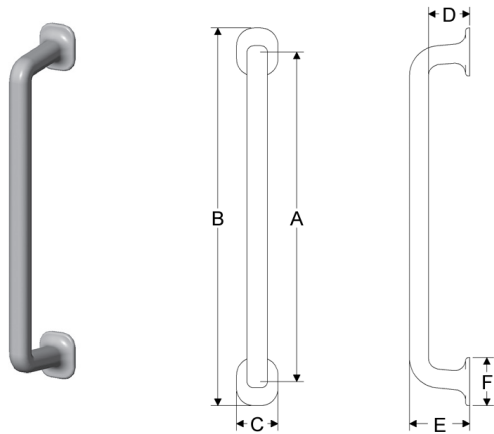

RIBBON & REED GRIP

	A	B	C	D	E	F	lbs/ea	Single
G622	10"	11 5/16"	1 1/4"	1 11/16"	2 13/16"	1 1/4"	3.00	\$448.00

- Grips are thru-bolted.
- Specify metal, patina, and door thickness..

SASH GRIP

	A	B	C	D	E	F	lbs/ea	Single
G612	12"	13 3/4"	11/2"	11/2"	2 1/8"	13/4"	2.00	\$448.00
G639	18"	19 3/4"	11/2"	11/2"	2 1/8"	13/4"	2.75	\$483.00