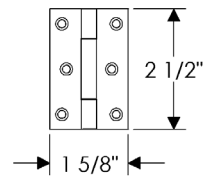

CABHNG420 Cabinet Hinge (Mortise)
2 1/2" x 1 5/8" / each ..... $ 116.00