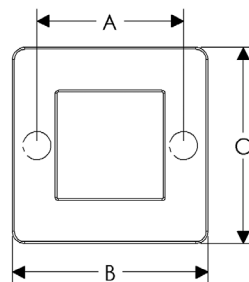

Fairmont Cabinet Pull

	A	B	C	D	E	Price
CK724	3"	4"	4"	3/4"	11/16"	$116.00