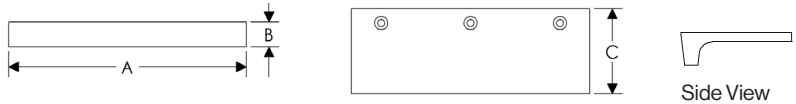

Catch Pulls

	A	B	C	D	E	Price
CK235	4"	3/8"	13/8"	-	-	\$76.00
CK233	4"	3/8"	15/8"	-	-	\$76.00
CK236	6"	3/8"	15/8"	-	-	\$91.00

Side View

- Specify metal and patina.

Catch Pulls

	A	B	C	D	E	Price
CK213	3"	5/8"	2 1/8"	-	-	\$72.00
CK216	6"	5/8"	2 1/8"	-	-	\$94.00
CK211	10"	5/8"	2 1/8"	-	-	\$99.00
CK212	12"	5/8"	2 1/8"	-	-	\$102.00
CK219	17"	5/8"	2 1/8"	-	-	\$140.00
CK220	20"	5/8"	2 1/8"	-	-	\$152.00