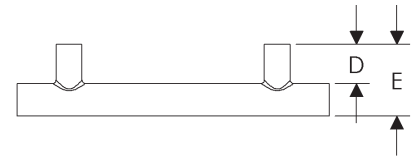

- Specify metal and patina.

Tube Cabinet Pulls

	A	B	C	D	E	Price
CK479	3"	5"	5/8"	3/4"	13/8"	$70.00
CK480	4"	6"	5/8"	3/4"	13/8"	$72.00
CK482	6"	8"	5/8"	3/4"	13/8"	$79.00
CK484	8"	10"	5/8"	3/4"	13/8"	$87.00
CK486	10"	12"	5/8"	3/4"	13/8"	$93.00
CK488	12"	14"	5/8"	3/4"	13/8"	$99.00
CK489	13"	15"	5/8"	3/4"	13/8"	$102.00
CK490	14"	16"	5/8"	3/4"	13/8"	$104.00
CK492	16"	18"	5/8"	3/4"	13/8"	$112.00
CK494	22"	24"	5/8"	3/4"	13/8"	$137.00
CK498	34"	36"	5/8"	3/4"	13/8"	$181.00