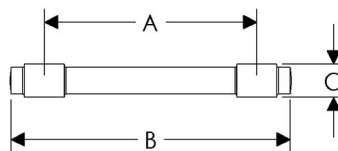

Barre Cabinet Pulls
Roger Thomas Collection

	A	B	C	D	E	Price
CK10074	4"	5 1/4"	5/8"	13/16"	13/8"	$64.00
CK10076	6"	7 1/4"	5/8"	13/16"	13/8"	$73.00
CK10078	8"	9 1/4"	5/8"	13/16"	13/8"	$79.00
CK10080	12"	13 1/4"	5/8"	13/16"	13/8"	$111.00
CK10081	14"	15 1/4"	5/8"	13/16"	13/8"	$125.00
CK10088	18"	19 1/4"	5/8"	13/16"	13/8"	$156.00