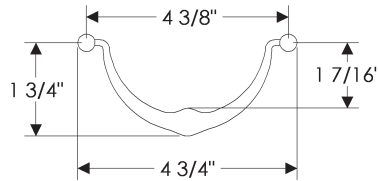

- Specify metal and patina.

Drop Cabinet Pulls

CK370

Drop Cabinet Pull ..... $ 80.00

CK380

Drop Cabinet Pull ..... $ 80.00

CK20240

Shift Drop Cabinet Pull ..... $ 214.00
Ted Boerner Collection