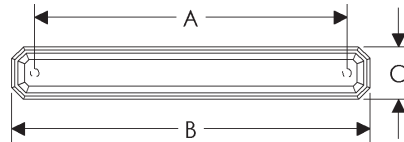

- Specify metal and patina.

Smith Cabinet Pull

	A	B	C	D	E	Price
CK30106	6"	6 7/8"	1"	15/16"	13/8"	$90.00
CK30112	12"	12 7/8"	1"	15/16"	13/8"	$132.00