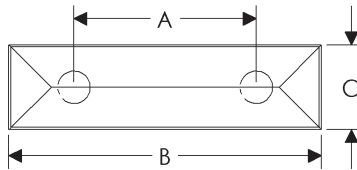

- Specify metal and patina.

Pyramid Cabinet Pulls

	A	B	C	D	E	
CK226	3 1/2"	6"	15/8"	3/4"	1 1/4"	$106.00
CK228	9 1/2"	12"	15/8"	3/4"	1 1/4"	$158.00
CK227	18"	20 1/2"	15/8"	3/4"	1 1/4"	$263.00
CK229	21 1/2"	24"	15/8"	3/4"	1 1/4"	$289.00