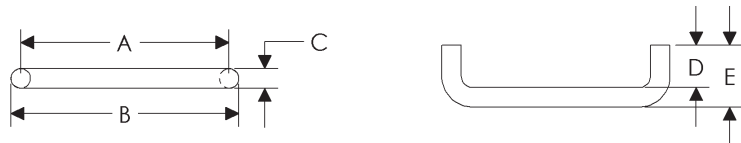

Wire Cabinet Pulls

	A	B	C	D	E	Price
CK333	3"	3 3/8"	3/8"	13/16"	13/16"	$60.00
CK335	3 1/2"	3 7/8"	3/8"	13/16"	13/16"	$64.00
CK340	4"	4 3/8"	3/8"	13/16"	13/16"	$66.00
CK308	5"	5 3/8"	3/8"	13/16"	13/16"	$70.00