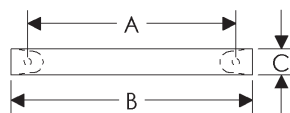

Rail Cabinet Pulls

	A	B	C	D	E	Price
CK256	1 1/2"	2 1/8"	1/2"	3/4"	1 3/8"	$60.00
CK255	3"	3 5/8"	1/2"	3/4"	1 3/8"	$63.00
CK258	4"	4 5/8"	1/2"	3/4"	1 3/8"	$65.00
CK259	5"	5 5/8"	1/2"	3/4"	1 3/8"	$76.00
CK260	6"	6 5/8"	1/2"	3/4"	1 3/8"	$80.00
CK257	8"	8 5/8"	1/2"	3/4"	1 3/8"	$90.00
CK261	9"	9 5/8"	1/2"	3/4"	1 3/8"	$93.00
CK262	12"	12 5/8"	1/2"	3/4"	1 3/8"	$96.00
CK264	15"	15 5/8"	1/2"	3/4"	1 3/8"	$105.00
CK267	16"	16 5/8"	1/2"	3/4"	1 3/8"	$115.00
CK285	18"	18 5/8"	1/2"	3/4"	1 3/8"	$134.00
CK286	20"	20 5/8"	1/2"	3/4"	1 3/8"	$140.00
CK263	24"	24 5/8"	1/2"	3/4"	1 3/8"	$152.00
CK265	30"	30 5/8"	1/2"	3/4"	1 3/8"	$176.00
CK280	36"	36 5/8"	1/2"	3/4"	1 3/8"	$201.00