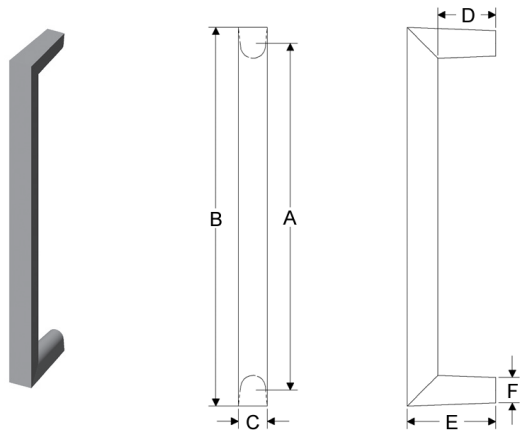

- Grips are thru-bolted.
- Specify metal, patina, and door thickness..

RAIL GRIP

	A	B	C	D	E	F	lbs/ea	Single
G263	12"	13 1/8"	1"	1 1/2"	2 9/16"	7/8"	4.25	$448.00
G265	16"	17 1/8"	1"	1 1/2"	2 9/16"	7/8"	5.25	$483.00
G268	24"	25 1/8"	1"	1 1/2"	2 9/16"	7/8"	7.00	$626.00