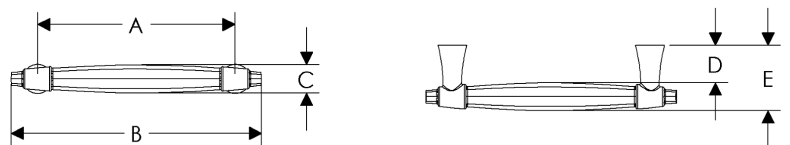

Zeppelin Cabinet Pulls
Roger Thomas Collection

	A	B	C	D	E	Price
CK10044	4"	5 1/16"	9/16"	3/4"	15/16"	$64.00
CK10046	6"	7 1/16"	9/16"	3/4"	15/16"	$73.00
CK10048	8"	9 1/16"	9/16"	3/4"	15/16"	$79.00