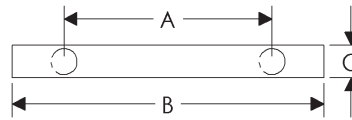

- Specify metal and patina.

Tube Cabinet Pulls

	A	B	C	D	E	Price
CK479	3"	5"	5/8"	3/4"	13/8"	$70.00
CK480	4"	6"	5/8"	3/4"	13/8"	$72.00
CK482	6"	8"	5/8"	3/4"	13/8"	$79.00
CK484	8"	10"	5/8"	3/4"	13/8"	$87.00
CK486	10"	12"	5/8"	3/4"	13/8"	$93.00
CK488	12"	14"	5/8"	3/4"	13/8"	$99.00
CK489	13"	15"	5/8"	3/4"	13/8"	$102.00
CK490	14"	16"	5/8"	3/4"	13/8"	$104.00
CK492	16"	18"	5/8"	3/4"	13/8"	$112.00
CK494	22"	24"	5/8"	3/4"	13/8"	$137.00
CK498	34"	36"	5/8"	3/4"	13/8"	$181.00