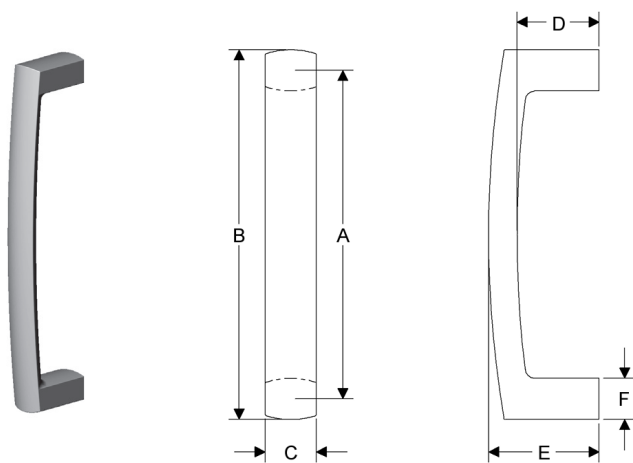

CONVEX GRIP

	A	B	C	D	E	F	lbs/ea	Single
G30151	11"	12"	1 1/4"	1 1/2"	2 3/16"	1"	3.50	$448.00