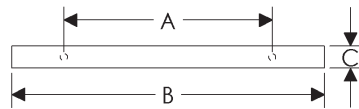

- Specify metal and patina.

Smith Cabinet Pull

	A	B	C	D	E	Price
CK30106	6"	6 7/8"	1"	15/16"	13/8"	\$90.00
CK30112	12"	12 7/8"	1"	15/16"	13/8"	\$132.00

Stringer Cabinet Pulls

	A	B	C	D	E	Price
CK562	1"	3"	7/16"	7/16"	-	\$57.00
CK563	4"	6"	7/16"	7/16"	-	\$66.00
CK564	6"	8"	7/16"	7/16"	-	\$76.00
CK565	8"	10"	7/16"	7/16"	-	\$85.00
CK566	10"	12"	7/16"	7/16"	-	\$95.00
CK567	12"	14"	7/16"	7/16"	-	\$101.00
CK568	14"	16"	7/16"	7/16"	-	\$105.00
CK569	16"	18"	7/16"	7/16"	-	\$115.00