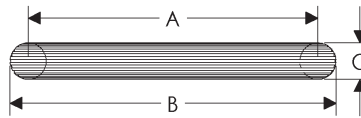

Fairmont Cabinet Pull

	A	B	C	D	E	Price
CK724	3"	4"	4"	3/4"	11/16"	\$116.00

- Specify metal and patina.

Flute Cabinet Pulls
Roger Thomas Collection

	A	B	C	D	E	Price
CK10064	4"	4 3/4"	3/4"	3/4"	1 1/2"	\$184.00
CK10066	6"	6 3/4"	3/4"	3/4"	1 1/2"	\$214.00
CK10060	10"	10 3/4"	3/4"	3/4"	1 1/2"	\$245.00