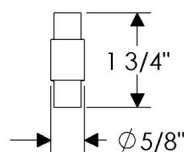

CK10070
Barre Cabinet Knob ..... $ 59.00
Roger Thomas Collection