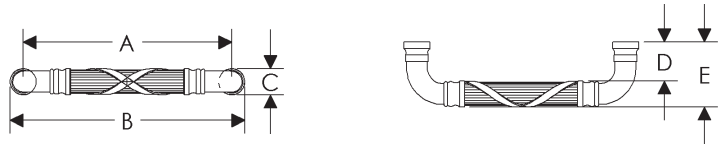

- Specify metal and patina.

Ribbon & Reed Cabinet Pulls

	A	B	C	D	E	Price
CK469	4"	4 1/2"	1/2"	3/4"	1 1/4"	$103.00
CK470	7"	7 1/2"	1/2"	3/4"	1 1/4"	$152.00
CK472	10"	10 3/4"	1/2"	1"	1 3/4"	$214.00