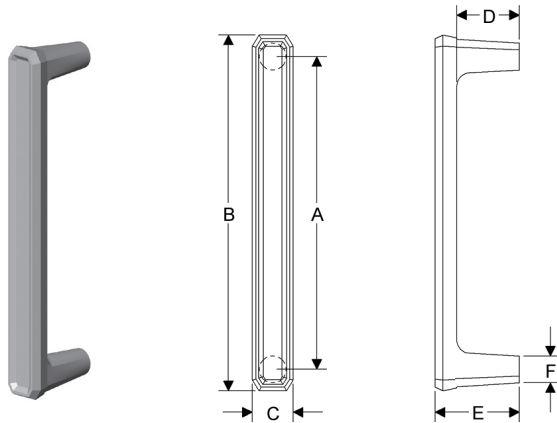

- Grips are thru-bolted.
- Specify metal, patina, and door thickness..

SMITH GRIP

	A	B	C	D	E	F	lbs/ea	Single
G30148	10"	11 3/8"	15/16"	1 1/2"	2 3/16"	7/8"	3.25	$448.00