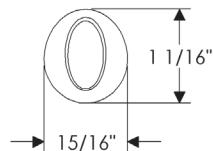

CK10322
Kennet Cabinet Knob ..... $ 62.00