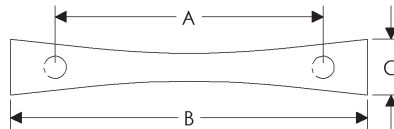

- Specify metal and patina.

Edge Bow Cabinet Pulls

*Requires texture choice.

	A	B	C	D	E	Price
CK141	2"	4"	11/4"	11/16"	13/8"	$127.00
CK142	4"	6"	11/4"	11/16"	13/8"	$134.00
CK143	6"	8"	11/4"	11/16"	13/8"	$170.00
CK144	8"	10"	11/4"	11/16"	13/8"	$196.00
CK145	10"	12"	11/4"	11/16"	13/8"	$237.00
CK146	12"	14"	11/4"	11/16"	13/8"	$249.00
CK147	14"	16"	11/4"	11/16"	13/8"	$257.00
CK148	16"	18"	11/4"	11/16"	13/8"	$326.00
CK149	18"	20"	11/4"	11/16"	13/8"	$381.00