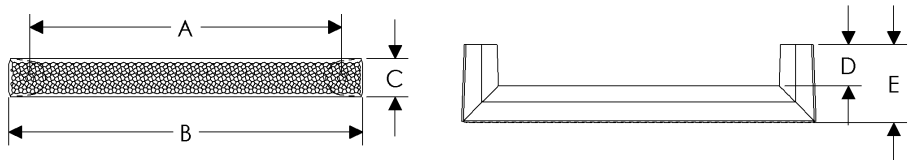

Portia Cabinet Pulls

	A	B	C	D	E	Price
CK10331	5 1/2"	5 13/16"	11/16"	13/16"	17/16"	\$73.00
CK10333	7"	7 5/16"	11/16"	3/4"	19/16"	\$83.00

- Specify metal and patina.

Press Cabinet Pulls

	A	B	C	D	E	Price
CK412	2"	2 1/2"	3/8"	7/8"	13/8"	\$127.00
CK413	4"	4 1/2"	3/8"	7/8"	13/8"	\$134.00
CK414	6"	6 1/2"	3/8"	7/8"	13/8"	\$170.00
CK415	8"	8 1/2"	3/8"	7/8"	13/8"	\$196.00
CK416	10"	10 1/2"	3/8"	7/8"	13/8"	\$237.00
CK417	12"	12 1/2"	3/8"	7/8"	13/8"	\$249.00
CK418	14"	14 1/2"	3/8"	7/8"	13/8"	\$257.00
CK419	16"	16 1/2"	3/8"	7/8"	13/8"	\$359.00
CK422	18"	18 1/2"	3/8"	13/8"	\$381.00	