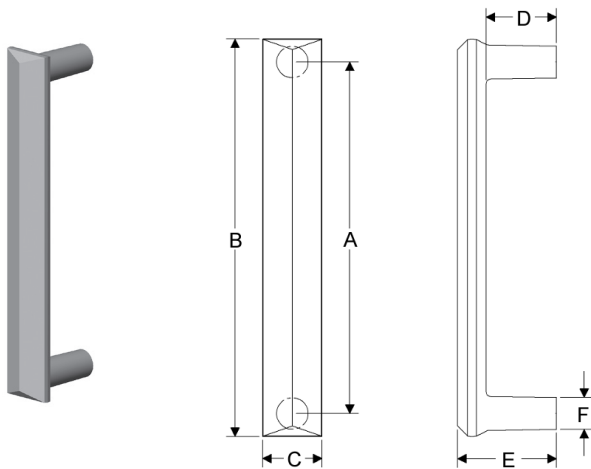

- Grips are thru-bolted.
- Specify metal, patina, and door thickness..

MACK GRIP

	A	B	C	D	E	F	lbs/ea	Single
G21010	10"	11 5/16"	1 11/16"	1 1/2"	2 5/16"	7/8"	3.75	$448.00
G21018	18"	19 5/16"	1 11/16"	1 1/2"	2 5/16"	7/8"	6.00	$483.00