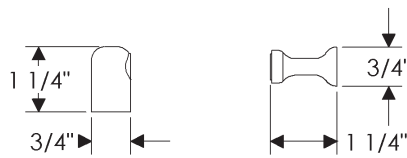

CL200 Cabinet Latch ..... $ 125.00