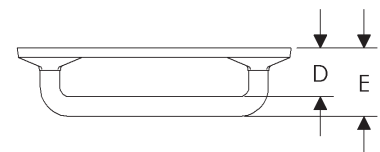

- Specify metal and patina.

Ellis Cabinet Pulls

	A	B	C	D	E	Price
CK060	4"	4 1/2"	5/8"	11/16"	15/16"	\$113.00
CK070	6"	6 1/2"	5/8"	11/16"	15/16"	\$152.00

Empire Cabinet Pulls

	A	B	C	D	E	Price
CK464	4"	5 1/4"	1 1/4"	15/16"	15/16"	\$131.00
CK466	6"	7 1/4"	1 1/4"	15/16"	15/16"	\$145.00
CK465	7 1/8"	8 3/8"	1 1/4"	15/16"	15/16"	\$161.00
CK462	9 1/4"	10 1/2"	1 1/4"	15/16"	15/16"	\$183.00
CK463	13"	14 1/4"	1 1/4"	15/16"	15/16"	\$205.00
CK467	15 5/8"	16 7/8"	1 1/4"	15/16"	15/16"	\$263.00
CK460	23 3/4"	25"	1 1/4"	15/16"	15/16"	\$307.00