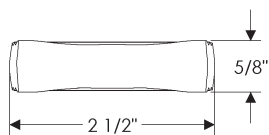

CK20036
Brut Cabinet Knob..... $ 66.00
Ted Boerner Collection