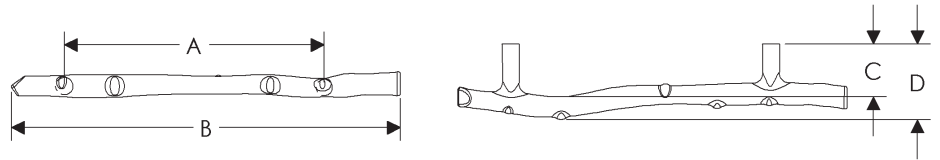

- Specify metal and patina.

Twig Cabinet Pulls

*Images shown for Twig Pull may not accurately represent the design of all sizes available. Please visit our website for more details.

	A	B	C	D	E	Price
CK320	2"	3 5/16"	11/16"	11/16"	-	$61.00
CK319	2 3/4"	4 3/4"	15/16"	11/4"	-	$69.00
CK321	3"	5 3/16"	15/16"	13/8"	-	$70.00
CK324	4"	5 15/16"	17/16"	13/4"	-	$81.00
CK325	5"	7 1/2"	3/4"	17/16"	-	$84.00
CK327	7 1/2"	10 5/8"	17/16"	2"	-	$108.00
CK330	10"	11 1/2"	11/2"	2 1/16"	-	$116.00