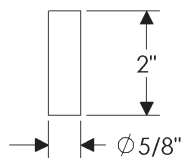

CK239
Tube Cabinet Knob ..... $ 61.00