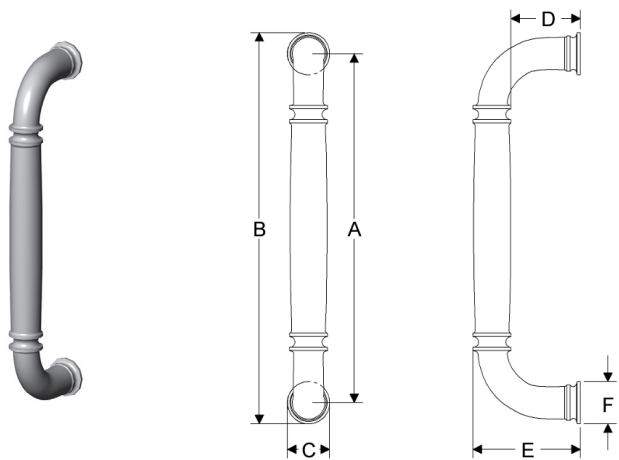

MADDOX GRIP

	A	B	C	D	E	F	lbs/ea	Single
G580	10"	11 1/4"	13/16"	2"	3 1/16"	13/16"	2.75	$448.00
G590	18"	19 3/16"	13/16"	2"	3 1/16"	13/16"	5.00	$483.00