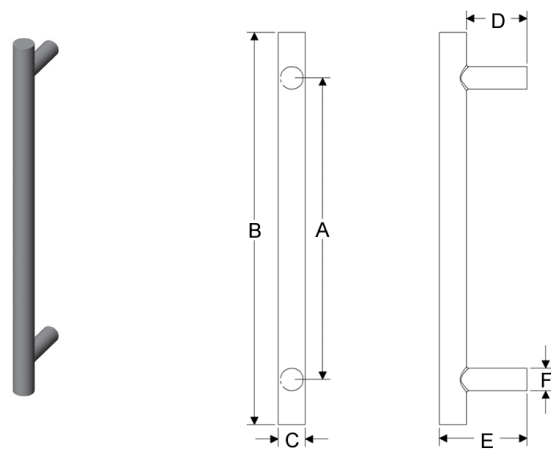

TUBE GRIP

	A	B	C	D	E	F	lbs/ea	Single
G271	10"	13"	7/8"	1 1/2"	2 3/8"	3/4"	3.00	$448.00
G272	14"	17"	7/8"	1 1/2"	2 3/8"	3/4"	3.75	$484.00