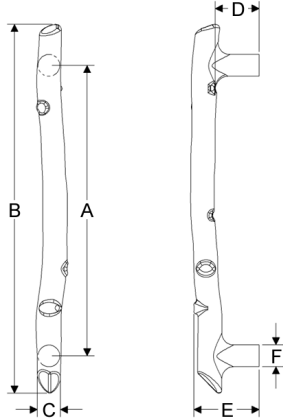

	A	B	C	D	E	F	lbs/ea	Single
G608	10"	12 9/16"	7/8"	1 1/2"	2 3/8"	7/8"	2.50	\$448.00

BRIGGS GRIP

	A	B	C	D	E	F	lbs/ea	Single
G10801	10"	11 3/16"	1 1/8"	1 1/2"	2 3/16"	3/4"	3.00	\$448.00

- Grips are thru-bolted.
- Specify metal, patina, and door thickness..