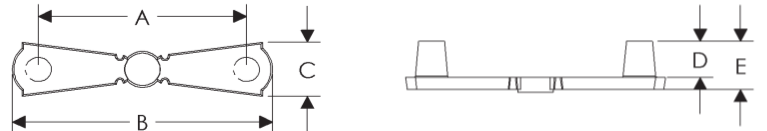

- Specify metal and patina.

Paris Cabinet Pulls
Roger Thomas Collection

	A	B	C	D	E	Price
CK10050	4"	5"	1 1/8"	3/4"	1"	$77.00
CK10051	6"	7"	1 1/8"	3/4"	1"	$88.00