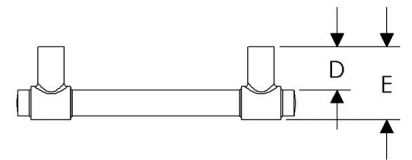

Barre Cabinet Pulls
Roger Thomas Collection

	A	B	C	D	E	Price
CK10074	4"	5 1/4"	5/8"	13/16"	13/8"	$64.00
CK10076	6"	7 1/4"	5/8"	13/16"	13/8"	$73.00
CK10078	8"	9 1/4"	5/8"	13/16"	13/8"	$79.00
CK10080	12"	13 1/4"	5/8"	13/16"	13/8"	$111.00
CK10081	14"	15 1/4"	5/8"	13/16"	13/8"	$125.00
CK10088	18"	19 1/4"	5/8"	13/16"	13/8"	$156.00