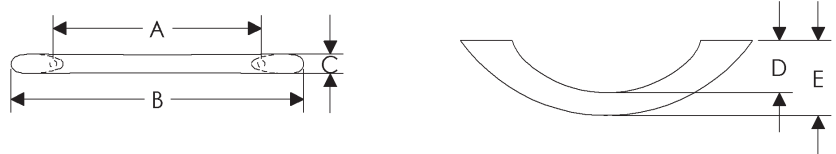

CK10040
Zeppelin Cabinet Knob \$ 59.00
Roger Thomas Collection

- Specify metal and patina.

Arc Cabinet Pulls

	A	B	C	D	E	Price
CK201	4"	5 5/8"	3/8"	1"	17/16"	\$66.00
CK202	6"	7 5/8"	3/8"	1"	17/16"	\$72.00
CK204	10"	11 5/8"	3/8"	1"	17/16"	\$114.00