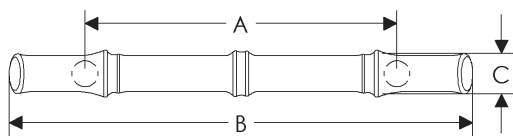

Bamboo Cabinet Pulls

	A	B	C	D	E	Price
CK449	6"	8 15/16"	7/8"	1"	17/8"	$141.00
CK450	7 11/16"	12"	13/16"	11/16"	17/8"	$156.00
CK454	12"	16 1/4"	7/8"	1"	17/8"	$184.00