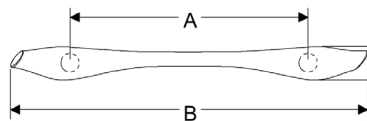

Kennet Cabinet Pulls

	A	B	C	D	E	Price
CK10325	4"	6"	9/16"	3/4"	1 1/16"	$73.00
CK10326	6"	8"	9/16"	3/4"	1 1/16"	$79.00
CK10327	8"	10"	9/16"	3/4"	1 1/16"	$99.00