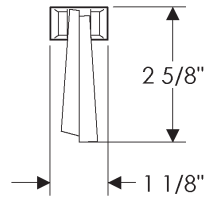

CK20230
Shift Pendant, 1 1/8" x 2 5/8" ..... $ 173.00
Ted Boerner Collection