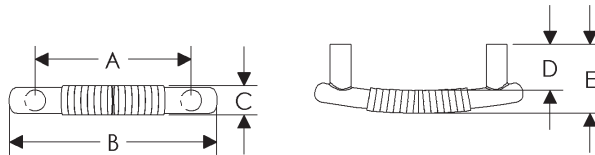

- Specify metal and patina.

Lariat Cabinet Pulls

	A	B	C	D	E	Price
CK360	3"	4"	9/16"	7/8"	15/16"	$66.00
CK361	6"	8"	3/4"	1"	19/16"	$101.00
CK362	10 1/2"	12 1/2"	3/4"	1"	19/16"	$114.00