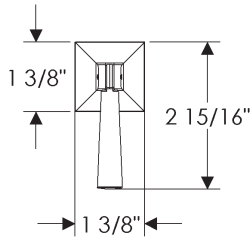

CK20320
Empire Pendant, 1 3/8" x 2 15/16" ..... $ 93.00
Ted Boerner Collection