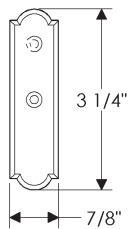

CKR105 Arched Cabinet Rose

7/8" x 3 1/4" ..... $ 51.00

- Specify top or center hole placement.