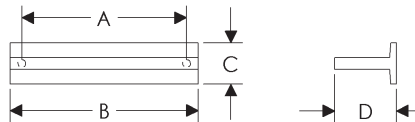

- Specify metal and patina.

Tab, Round Cabinet Pulls
Ted Boerner Collection

	A	B	C	D	E	Price
CK20110	7/8"	7/8"	13/16"	-	-	\$64.00

Tab, Cabinet Pulls
Ted Boerner Collection

	A	B	C	D	E	Price
CK20115	1/2"	7/8"	7/8"	13/16"	-	\$64.00
CK20120	1 1/8"	1 1/2"	7/8"	15/16"	-	\$73.00
CK20125	3 1/2"	4"	7/8"	15/16"	-	\$81.00