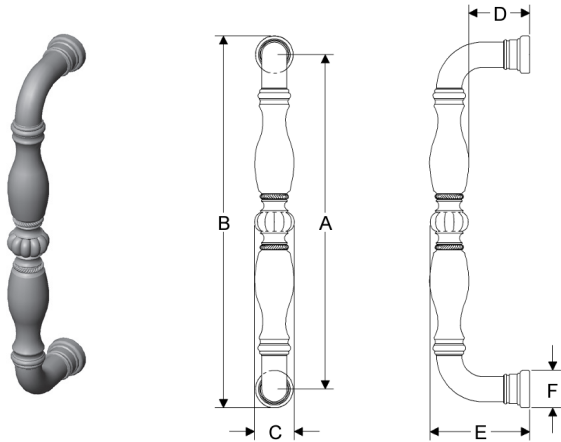

CIRQUE GRIP

	A	B	C	D	E	F	lbs/ea	Single
G714	12"	13 5/8"	6 13/16"	1 1/2"	2 1/8"	7/8"	6.25	\$629.00

CONVEX GRIP

	A	B	C	D	E	F	lbs/ea	Single
G30151	11"	12"	1 1/4"	1 1/2"	2 3/16"	1"	3.50	\$448.00

- Grips are thru-bolted.
- Specify metal, patina, and door thickness..

ELLIS GRIP

	A	B	C	D	E	F	lbs/ea	Single
G070	10"	11 1/8"	13/16"	2 1/16"	3"	13/16"	3.75	\$448.00

FLUTE GRIP, *ROGER THOMAS COLLECTION*

	A	B	C	D	E	F	lbs/ea	Single
G10012	12"	13 1/8"	11/16"	1 1/2"	2 5/8"	7/8"	4.50	\$448.00
G10023	22 7/8"	24"	11/16"	1 1/2"	2 5/8"	7/8"	7.50	\$677.00