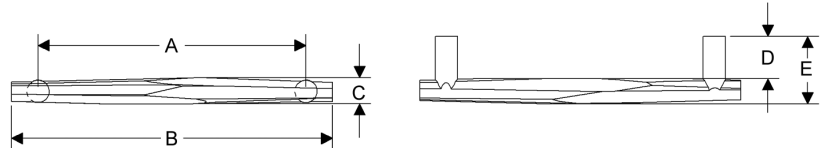

	A	B	C	D	E	Price
CK10336	2"	2 1/2"	15/8"	3/4"	13/16"	\$61.00
CK10338	5"	5 7/16"	1 15/16"	3/4"	1 1/4"	\$77.00

Ore Cabinet Pulls

	A	B	C	D	E	Price
CK294	4"	5 1/16"	9/16"	15/16"	1 1/2"	\$93.00
CK296	6"	7 1/8"	9/16"	15/16"	1 1/2"	\$107.00
CK299	12"	13 1/8"	9/16"	15/16"	1 1/2"	\$150.00