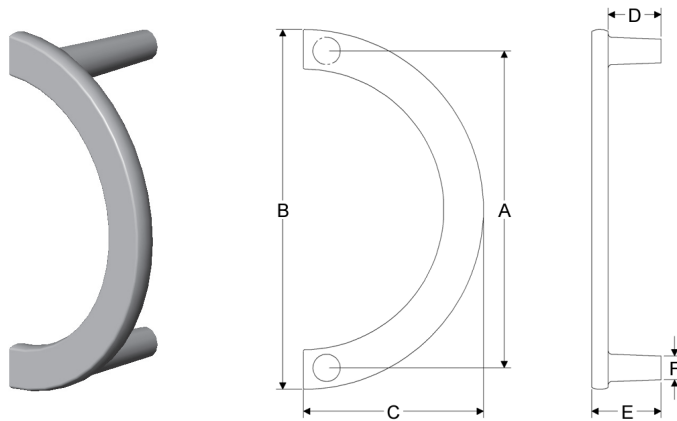

- Grips are thru-bolted.
- Specify metal, patina, and door thickness..

CIRQUE GRIP

	A	B	C	D	E	F	lbs/ea	Single
G714	12"	13 5/8"	6 13/16"	1 1/2"	2 1/8"	7/8"	6.25	$629.00