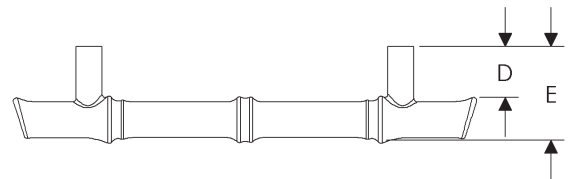

Bamboo Cabinet Pulls

	A	B	C	D	E	Price
CK449	6"	8 15/16"	7/8"	1"	17/8"	$141.00
CK450	7 11/16"	12"	13/16"	11/16"	17/8"	$156.00
CK454	12"	16 1/4"	7/8"	1"	17/8"	$184.00