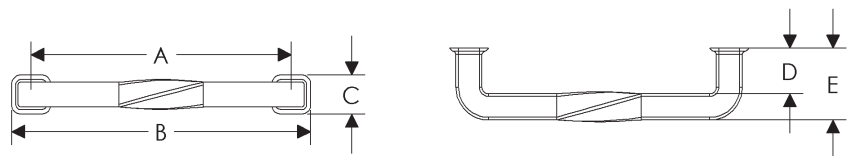

Twist Cabinet Pulls

	A	B	C	D	E	Price
CK434	3"	3 3/4"	11/16"	7/8"	13/8"	$64.00
CK435	3 1/2"	4 1/4"	11/16"	7/8"	13/8"	$68.00
CK436	4"	4 3/4"	11/16"	7/8"	13/8"	$70.00
CK437	5"	5 3/4"	11/16"	7/8"	13/8"	$77.00
CK439	8"	8 3/4"	11/16"	7/8"	13/8"	$93.00
CK440	12"	12 3/4"	11/16"	7/8"	13/8"	$107.00
CK442	15"	15 3/4"	11/16"	7/8"	13/8"	$120.00
CK444	18"	18 3/4"	11/16"	7/8"	13/8"	$134.00