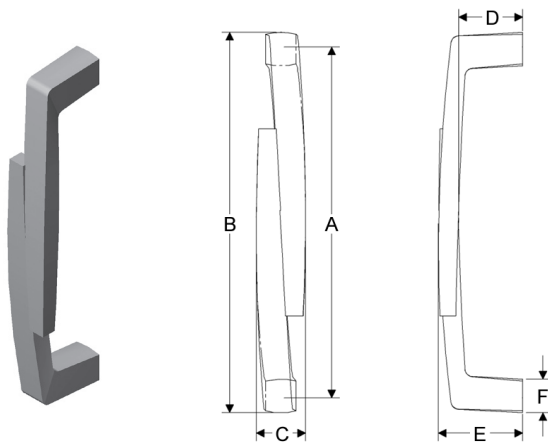

SHIFT GRIP, TED BOERNER COLLECTION

	A	B	C	D	E	F	lbs/ea	Single
G20010	11 1/8"	12 1/16"	19/16"	11/2"	2 1/8"	11/16"	3.75	\$493.00

- Grips are thru-bolted.
- Specify metal, patina, and door thickness..

SMITH GRIP