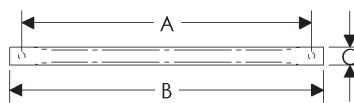

Portia Cabinet Pulls

	A	B	C	D	E	Price
CK10331	5 1/2"	5 13/16"	11/16"	13/16"	17/16"	\$73.00
CK10333	7"	7 5/16"	11/16"	3/4"	19/16"	\$83.00

- Specify metal and patina.

Press Cabinet Pulls

	A	B	C	D	E	Price
CK412	2"	2 1/2"	3/8"	7/8"	13/8"	\$127.00
CK413	4"	4 1/2"	3/8"	7/8"	13/8"	\$134.00
CK414	6"	6 1/2"	3/8"	7/8"	13/8"	\$170.00
CK415	8"	8 1/2"	3/8"	7/8"	13/8"	\$196.00
CK416	10"	10 1/2"	3/8"	7/8"	13/8"	\$237.00
CK417	12"	12 1/2"	3/8"	7/8"	13/8"	\$249.00
CK418	14"	14 1/2"	3/8"	7/8"	13/8"	\$257.00
CK419	16"	16 1/2"	3/8"	7/8"	13/8"	\$359.00
CK422	18"	18 1/2"	3/8"	13/8"	\$381.00	