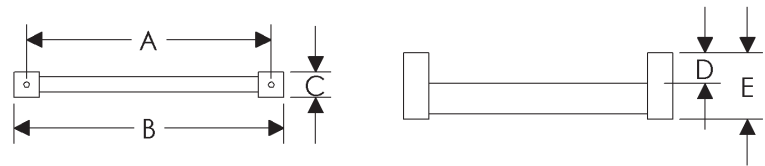

- Specify metal and patina.

Dilemma Cabinet Pulls

	A	B	C	D	E	Price
CK10604	4"	4 5/8"	5/8"	3/4"	15/8"	$127.00
CK10606	6"	6 5/8"	5/8"	3/4"	15/8"	$134.00
CK10608	8"	8 5/8"	5/8"	3/4"	15/8"	$170.00
CK10610	10"	10 5/8"	5/8"	3/4"	15/8"	$196.00
CK10612	12"	12 5/8"	5/8"	3/4"	15/8"	$237.00
CK10614	14"	14 5/8"	5/8"	3/4"	15/8"	$249.00
CK10618	18"	18 5/8"	5/8"	3/4"	15/8"	$326.00