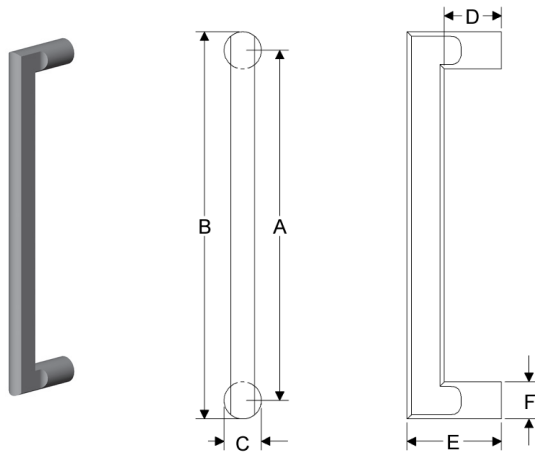

OLYMPUS GRIP

	A	B	C	D	E	F	lbs/ea	Single
G651	10"	11 1/16"	11/16"	1 1/2"	2 9/16"	11/16"	3.00	\$448.00
G689	18"	19 1/16"	11/16"	1 1/2"	2 9/16"	11/16"	4.75	\$483.00

PROVENCE GRIP

	A	B	C	D	E	F	lbs/ea	Single
G372	20"	20 7/8"	13/4"	1 1/2"	2 1/2"	7/8"	5.00	\$629.00