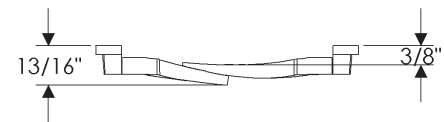

Shift Drop Cabinet Pull ..... $ 214.00
Ted Boerner Collection