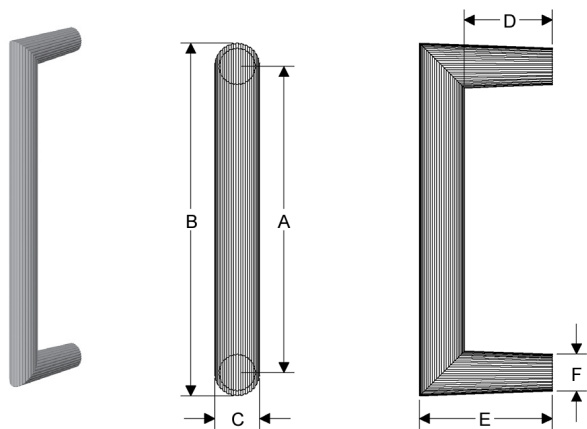

FLUTE GRIP, *ROGER THOMAS COLLECTION*

	A	B	C	D	E	F	lbs/ea	Single
G10012	12"	13 1/8"	11/16"	1 1/2"	2 5/8"	7/8"	4.50	$448.00
G10023	22 7/8"	24"	11/16"	1 1/2"	2 5/8"	7/8"	7.50	$677.00