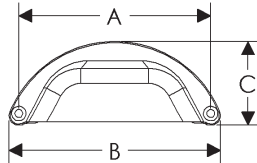

- Specify metal and patina.

Bin Cabinet Pulls

	A	B	C	D	E	Price
CK307	3 11/16"	4 1/16"	15/8"	3/4"	-	$68.00
CK363	5 5/8"	6"	15/8"	3/4"	-	$83.00