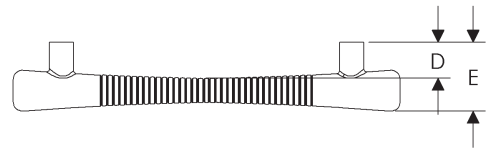

Grooved Cabinet Pulls

	A	B	C	D	E	Price
CK556	6"	8"	7/8"	3/4"	1 7/16"	$180.00
CK558	8"	10"	13/16"	3/4"	1 7/16"	$189.00